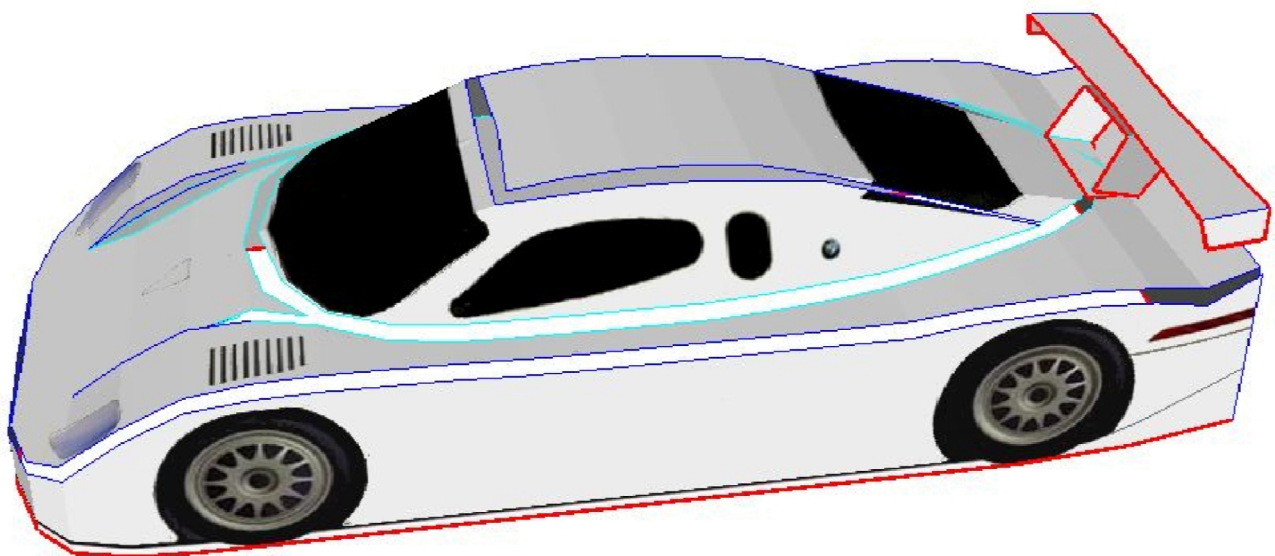

Paper model made by keroliver for <http://teamaoc.webs.com/>

Fabcar Porsche White 1.7 x 3.1 x 7.0 cm