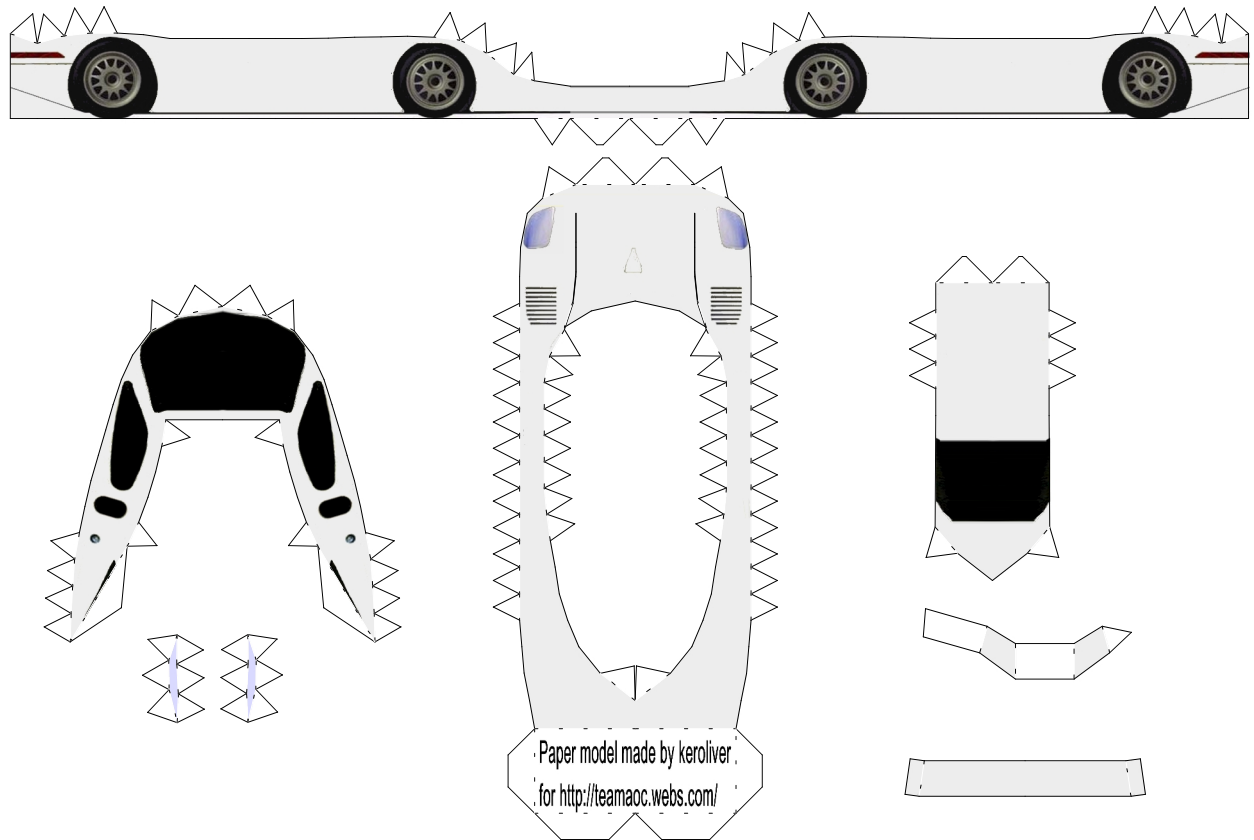

Paper model made by keroliver for <http://teamaoc.webs.com/>

Fabcar Porsche White 1.7 x 3.1 x 7.0 cm