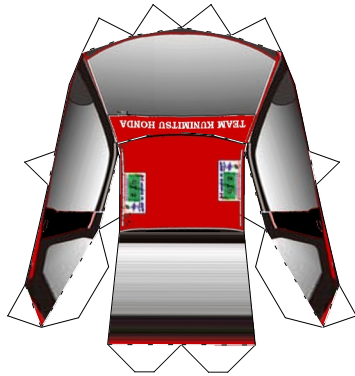

# Paper model made by keroliver for <http://teamaoc.webs.com/>

1.9 x 3.0 x 7.2