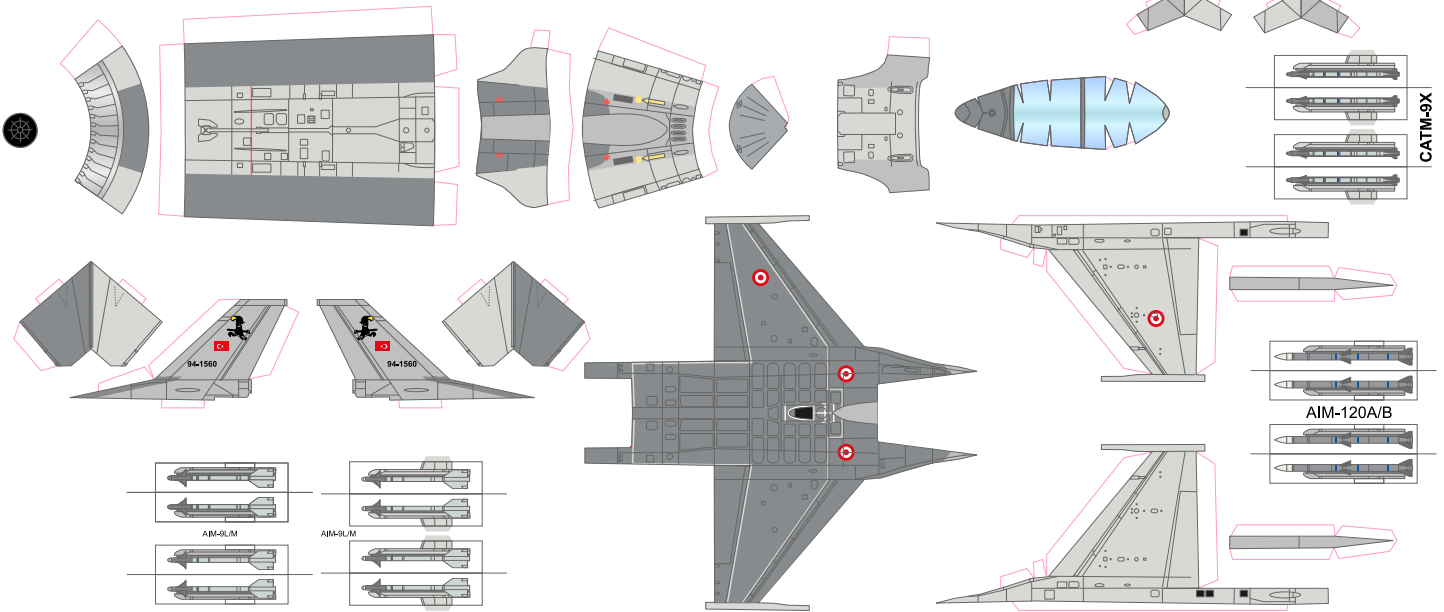

## F-16C Block 50 Fighting Falcon

## F-16D Block 50 Fighting Falcon

1/200:

edits, landing gear, and recolor by cafe