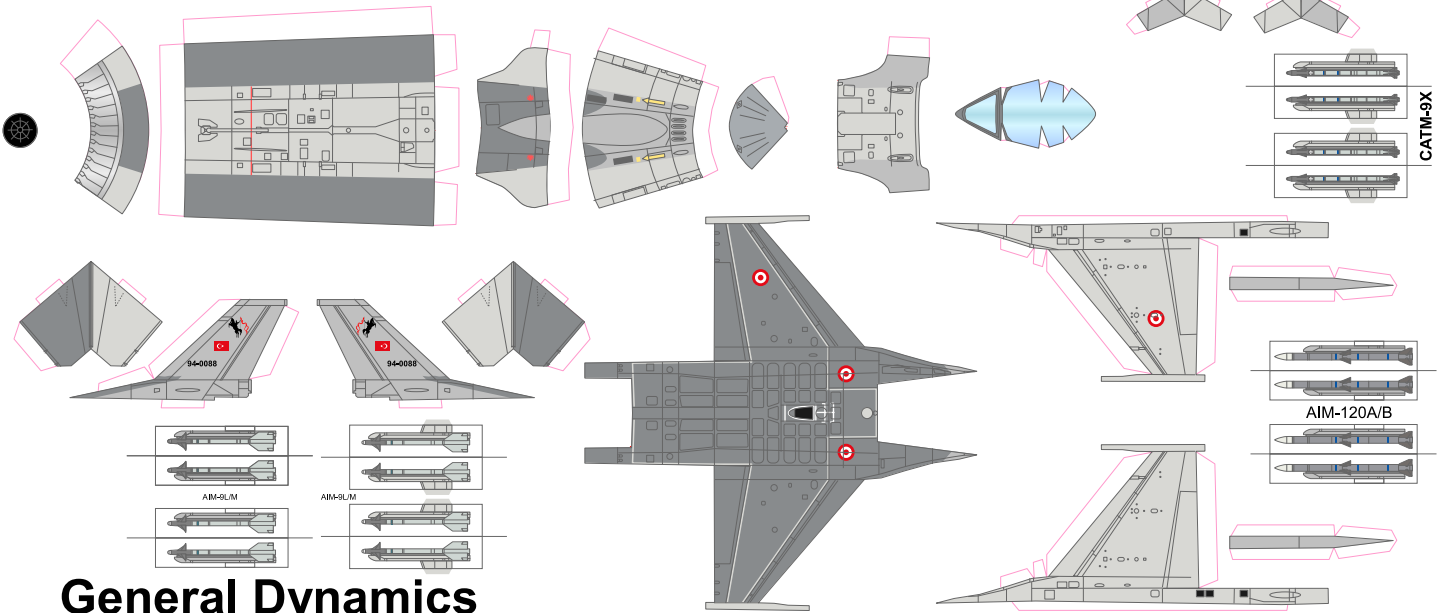

## F-16C Block 50 Fighting Falcon

## F-16D Block 50 Fighting Falcon

1/200:

edits, landing gear, and recolor by cafe