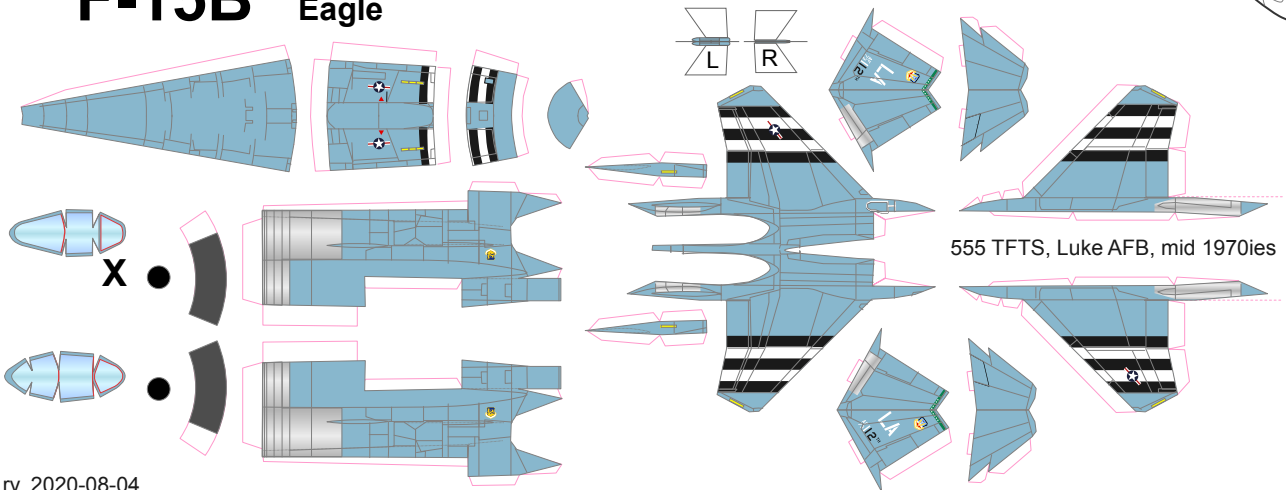

Scissors & Planes 300 series

McDonnell Douglas
F-15B Eagle

555 TFTS, Luke AFB, mid 1970ies

rv. 2020-08-04

1/300: