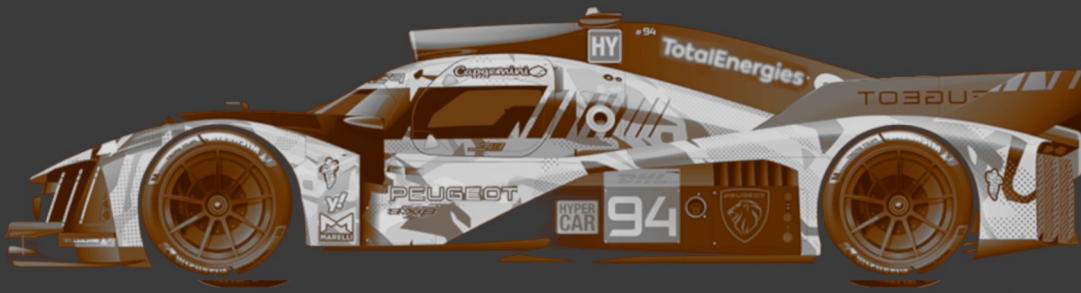

Wrob Paper Racing