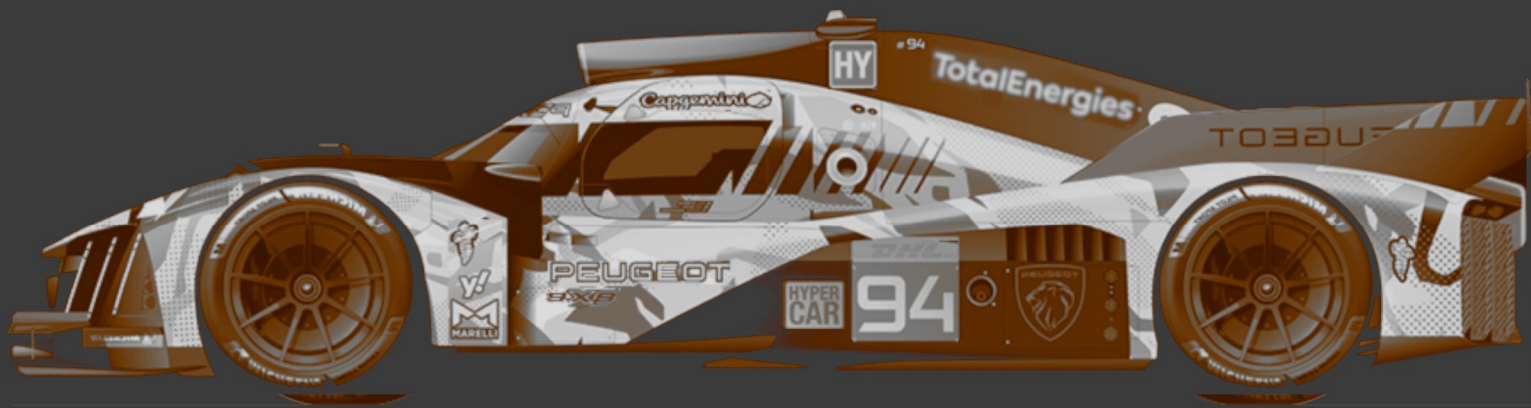

# Wrob Paper Racing

n°14

Peugeot Total Energies 9x8 Hybrid  
**WEC 2024**

1/43

2024