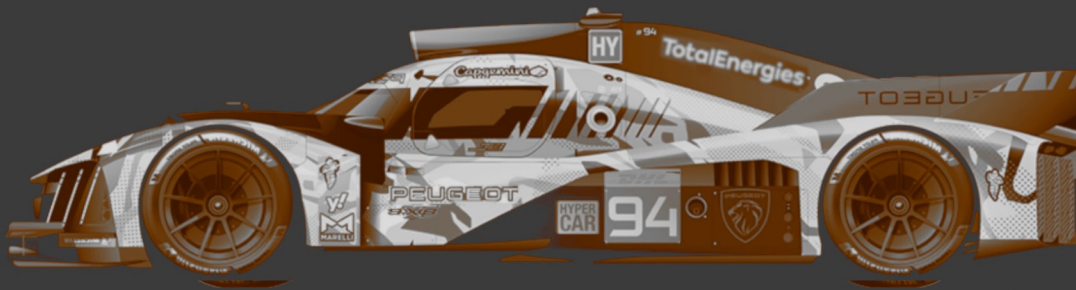

# Wrob Paper Racing

n°14

Peugeot Total Energies 9x8 Hybrid  
**WEC 2024**

1/43

2024

# Wrob Paper Racing

15

8

19

13

11

20

18