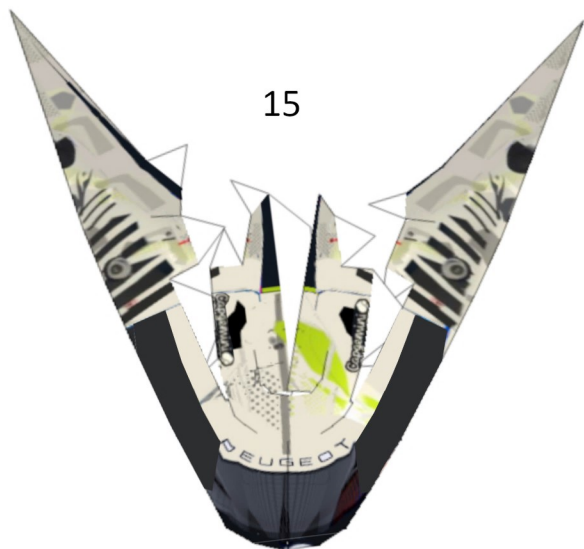

# Wrob Paper Racing

n°14

Peugeot Total Energies 9x8 Hybrid  
**WEC 2024**

1/43

2024

# Wrob Paper Racing

15

8

19

13

11

20

18