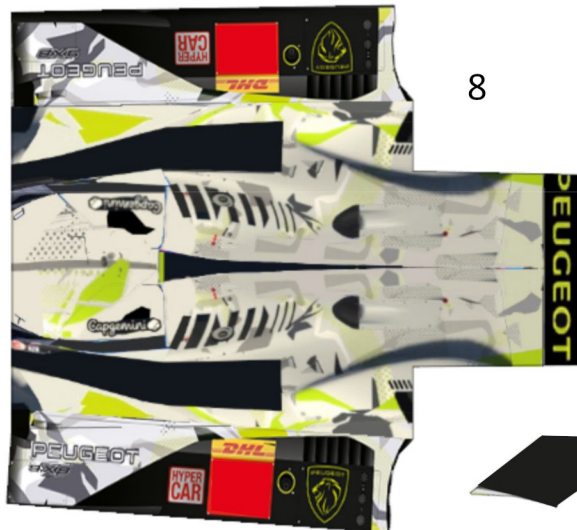

# Wrob Paper Racing

n°14

Peugeot Total Energies 9x8 Hybrid  
**WEC 2024**

1/43

2024

# Wrob Paper Racing

15

8

19

13

11

20

18