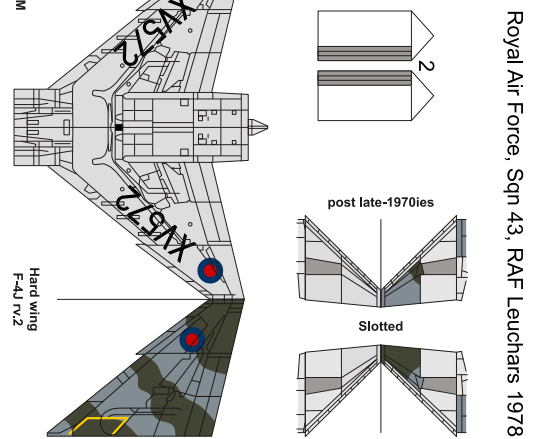

MDD F-4K Phantom FG.1 early (RAF edition)

MDD F-4K Phantom FG.1 late (RAF edition)

Royal Air Force, Sqn 43, RAF Leuchars 1976

Royal Air Force, Sqn 43, RAF Leuchars 1978

F-4K/M Phantom II (grey undersides)

F-4K/M Phantom II (grey undersides)