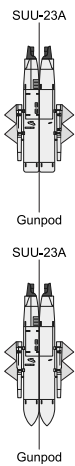

MDD F-4K Phantom FG.1 early (RAF edition)

MDD F-4K Phantom FG.1 late (RAF edition)

Royal Air Force, Sqn 43, RAF Leuchars 1976

Royal Air Force, Sqn 43, RAF Leuchars 1978

F-4K/M Phantom II (grey undersides)

F-4K/M Phantom II (grey undersides)