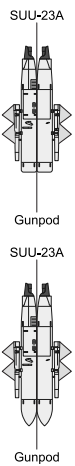

MDD F-4K Phantom FG.1 early (RAF edition)

MDD F-4K Phantom FG.1 late (RAF edition)

Royal Air Force, Sqn 43, RAF Leuchars 1976

Royal Air Force, Sqn 43, RAF Leuchars 1978

F-4K/M Phantom II (grey undersides)

F-4K/M Phantom II (grey undersides)