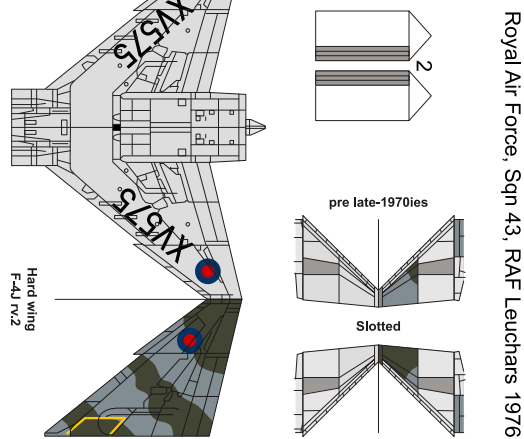

MDD F-4K Phantom FG.1 early (RAF edition)

MDD F-4K Phantom FG.1 late (RAF edition)

Royal Air Force, Sqn 43, RAF Leuchars 1976

Royal Air Force, Sqn 43, RAF Leuchars 1978

F-4K/M Phantom II (grey undersides)

F-4K/M Phantom II (grey undersides)