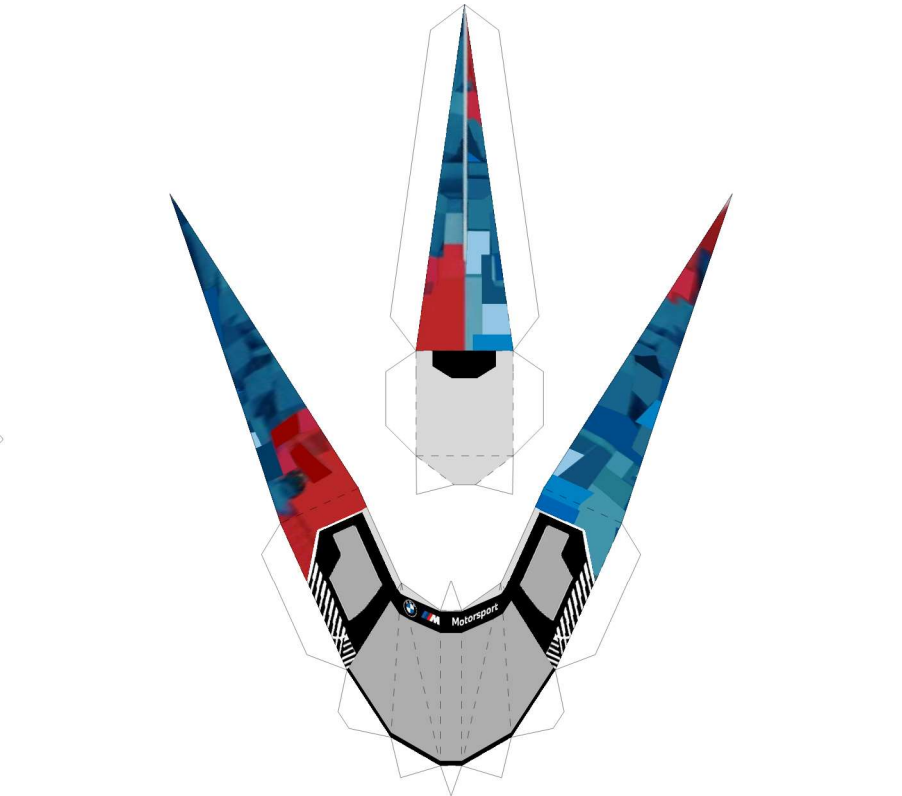

paper model by keroliver

Le Mans 2025 BMW #15

bv01. scale 43. H27 W116 D46

blue = right side... red = left side