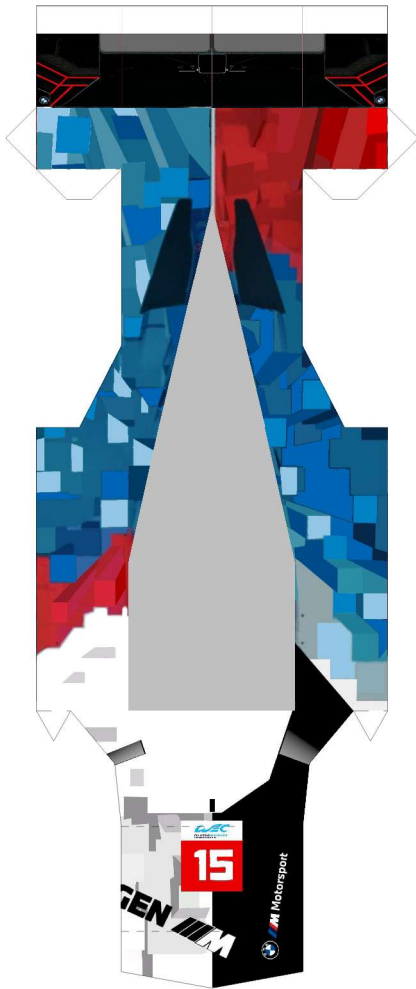

paper model by keroliver

Le Mans 2025 BMW #15

bv01. scale 43. H27 W116 D46

blue = right side... red = left side