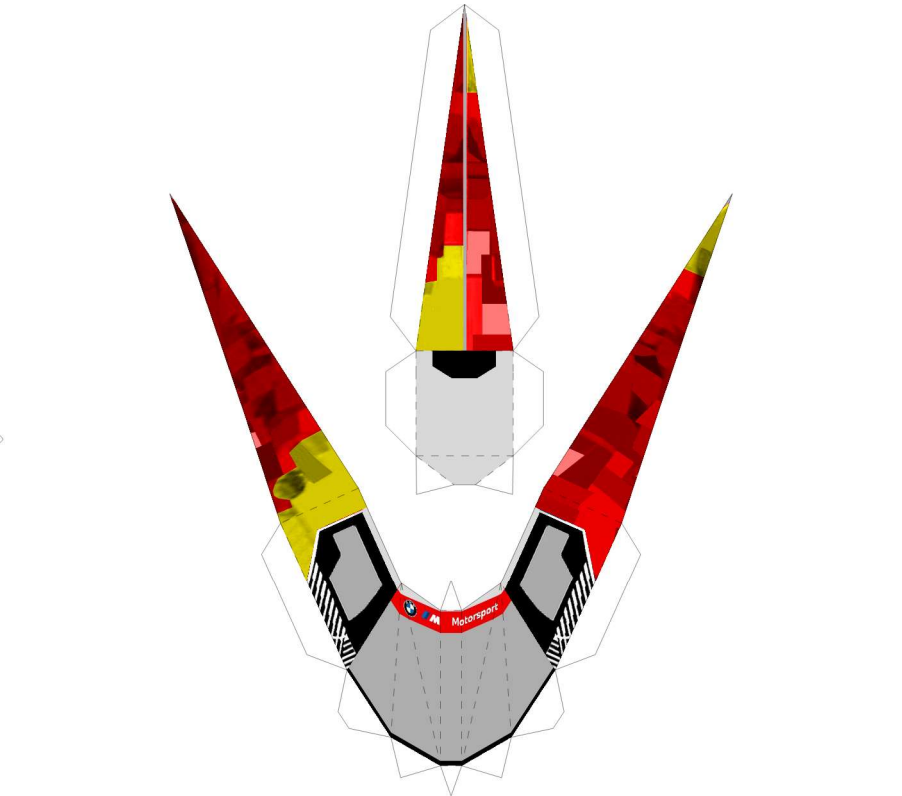

paper model by keroliver

Le Mans 2025 BMW #20

bv01. scale 43. H27 W116 D46

red = right side... yellow = left side