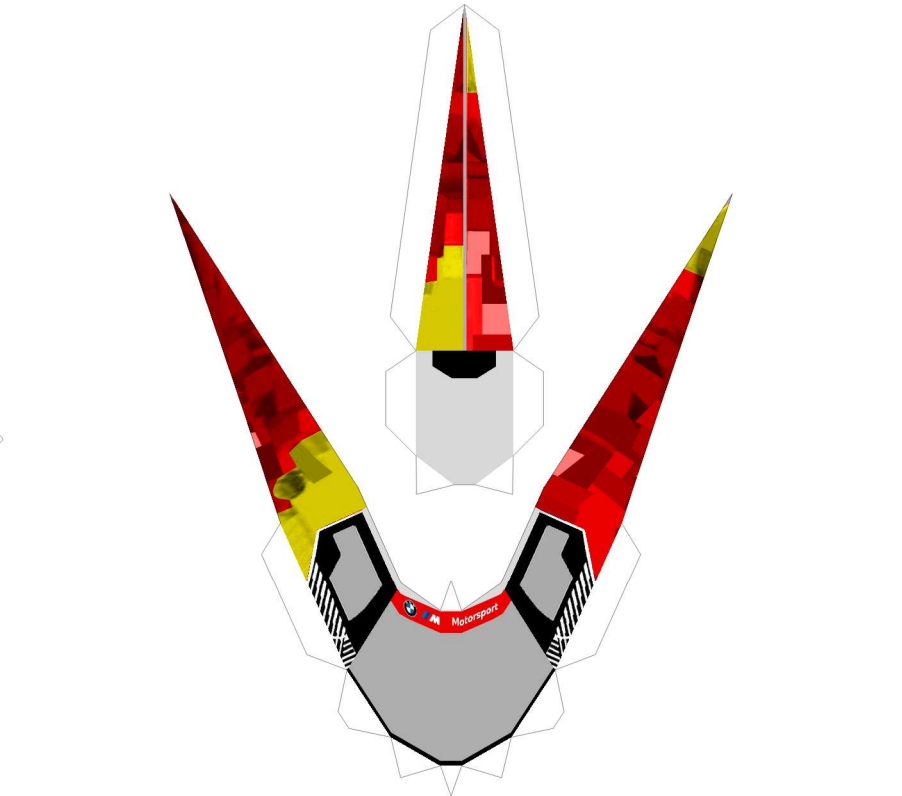

paper model by keroliver

Le Mans 2025 BMW #20

bv01. scale 43. H27 W116 D46

red = right side... yellow = left side