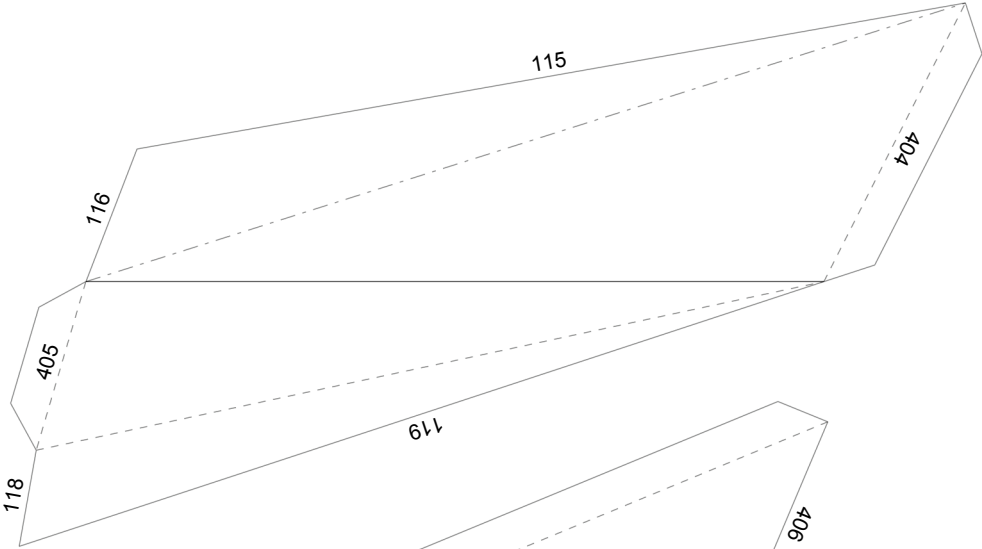

DRAGON ASPECT ERANIKUS

WORLD OF WARCRAFT
UNOFFICIAL PAPERCRAFTS

BY PMF

TAIL

RIGHT WING

RIGHT WING TOP

RIGHT WING MIDDLE

RIGHT WING LOW

LEFT WING TOP

LEFT WING MIDDLE

LEFT WING LOW