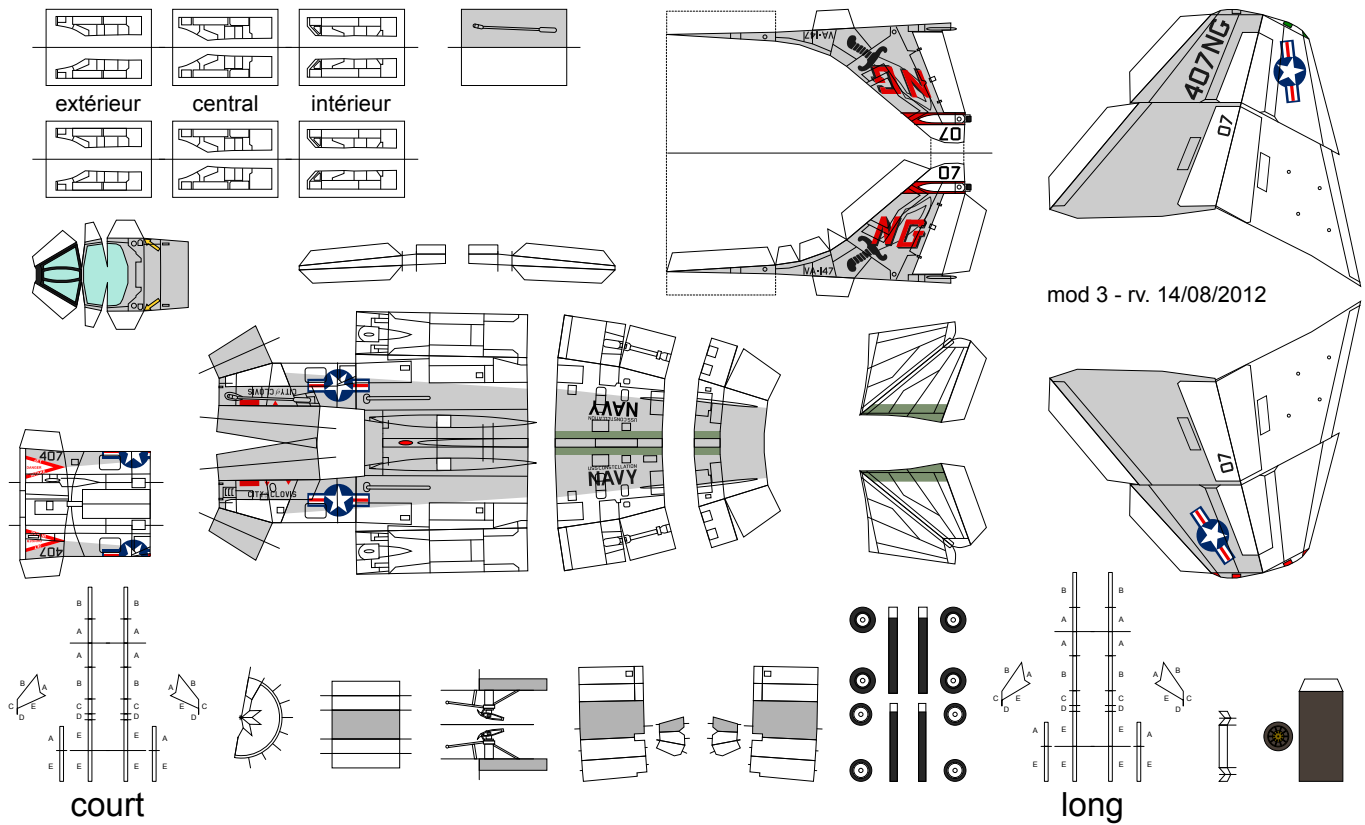

LTV A-7E Corsair II 1/200

(c) 2016 cafecomics

VA-147 Argonauts/CVW-9, USS Constellation, '71 rv. 2016-02-23

LTV A-7E Corsair II 1/200

(c) 2016 cafecomics

VA-147 Argonauts/CVW-9, USS Constellation, '72 rv. 2016-02-23