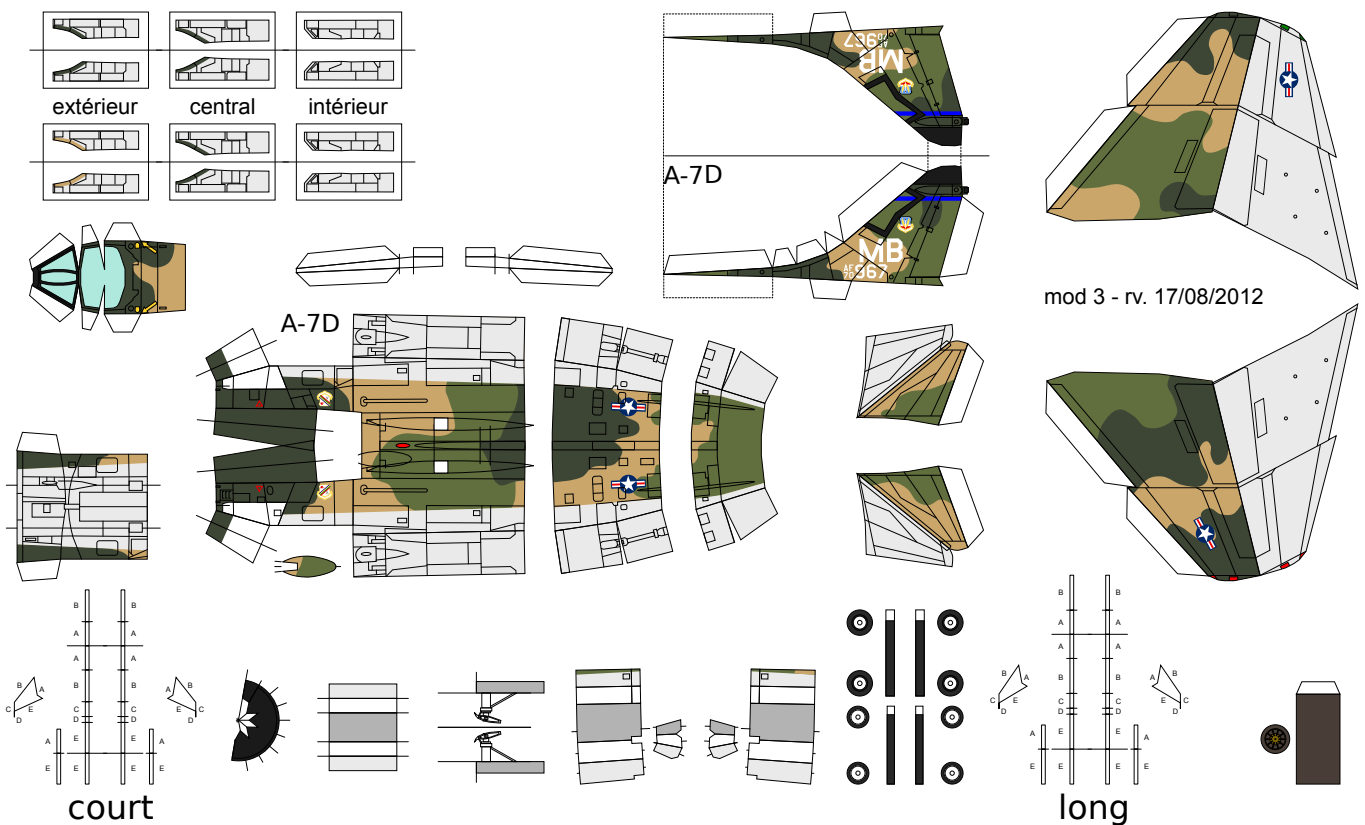

LTV A-7D Corsair II 1/200

356th TFS/354th TFW, Myrtle Beach, SC, 1972

(c) 2016 cafeconomics

rv 2016-02-28

LTV A-7D Corsair II 1/200

355th TFS/354th TFW, Korat RTAFB, 1972

(c) 2016 cafeconomics

rv 2016-02-28