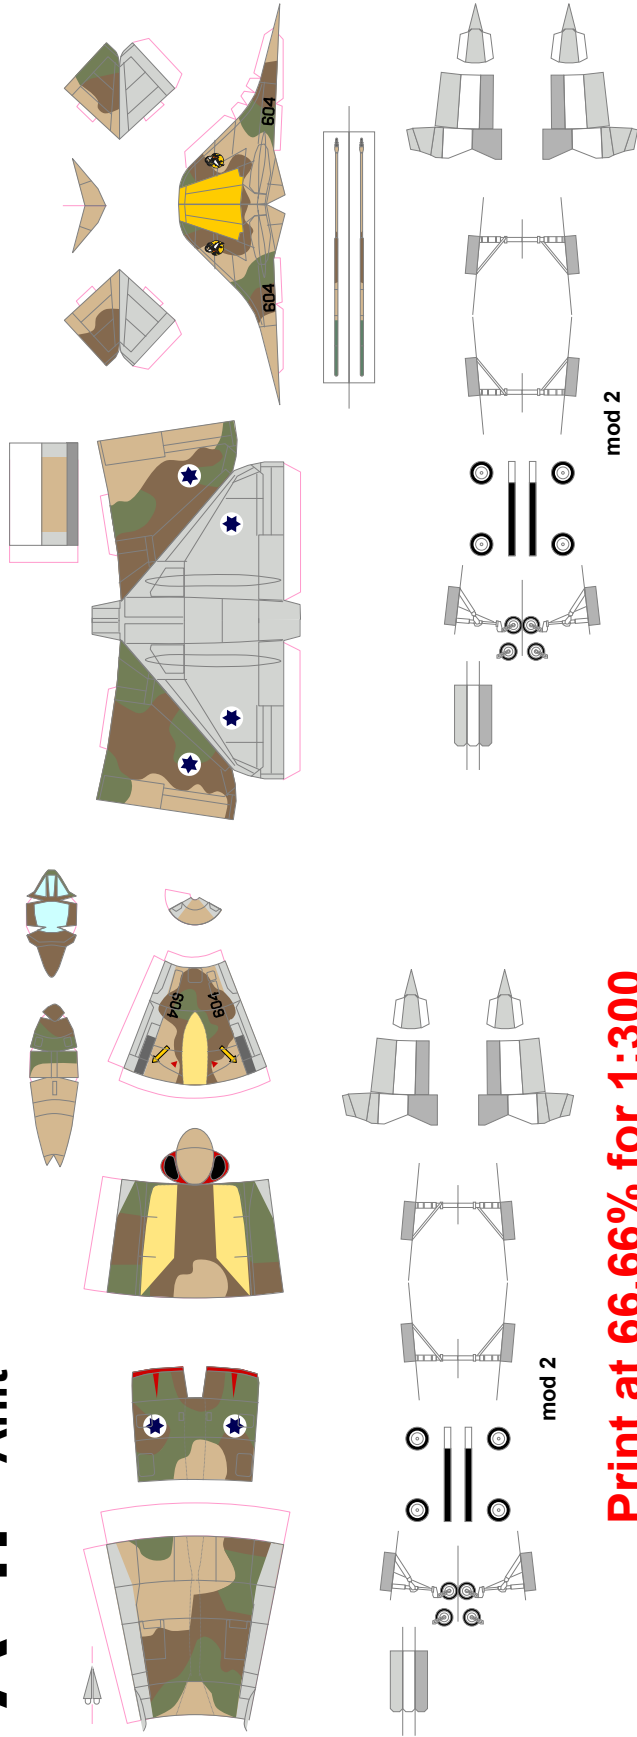

Mc Donnell-Douglas

A-4F Ahit

Squadron 141 Battering Ram, 1986

Print at 66.66% for 1:300

Mc Donnell Douglas

A-4N Ahit N

Squadron 116 Flying Wing, 2000

1/200: