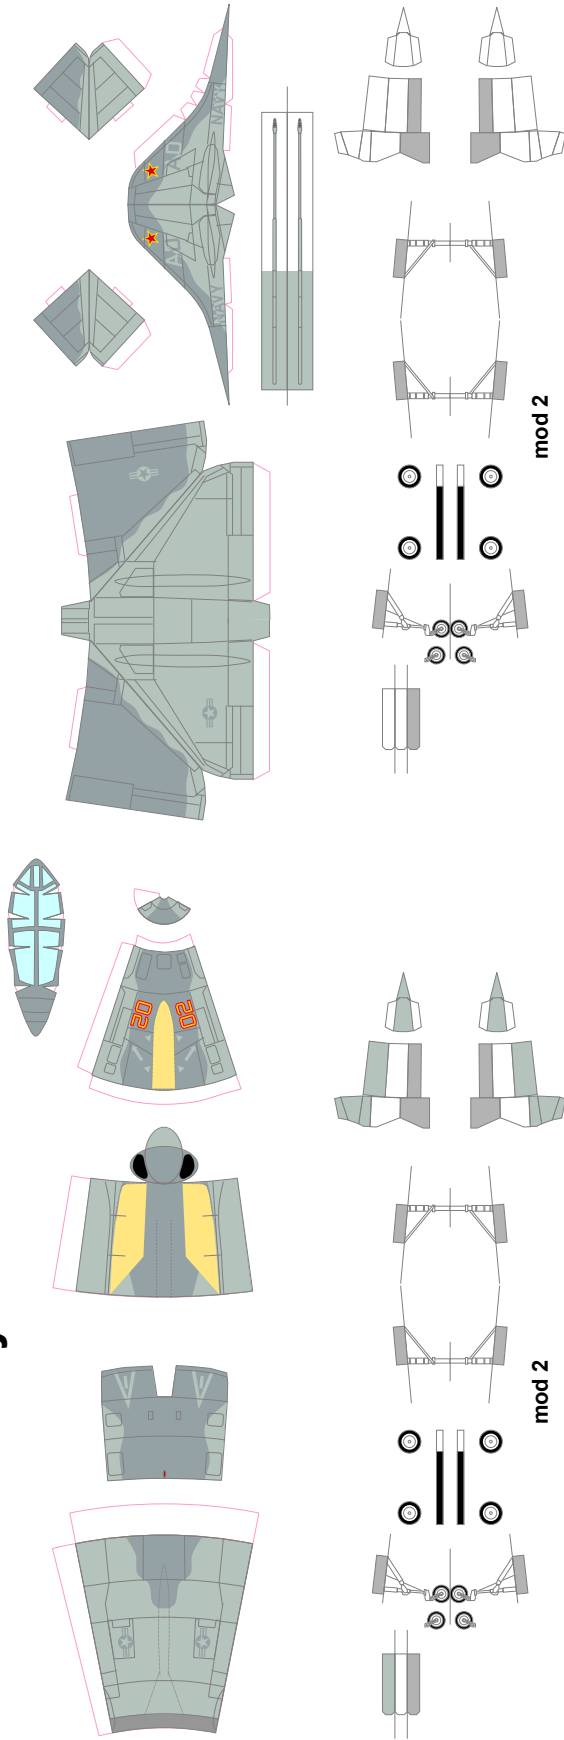

Print at 66.66% for 1:300

McDonnell-Douglas VF-45, NAS Key West (FL), 1989

TA-4J Skyhawk

McDonnell-Douglas VT-86 (TW-6) NAS Pensacola (FL), 1974

TA-4J Skyhawk