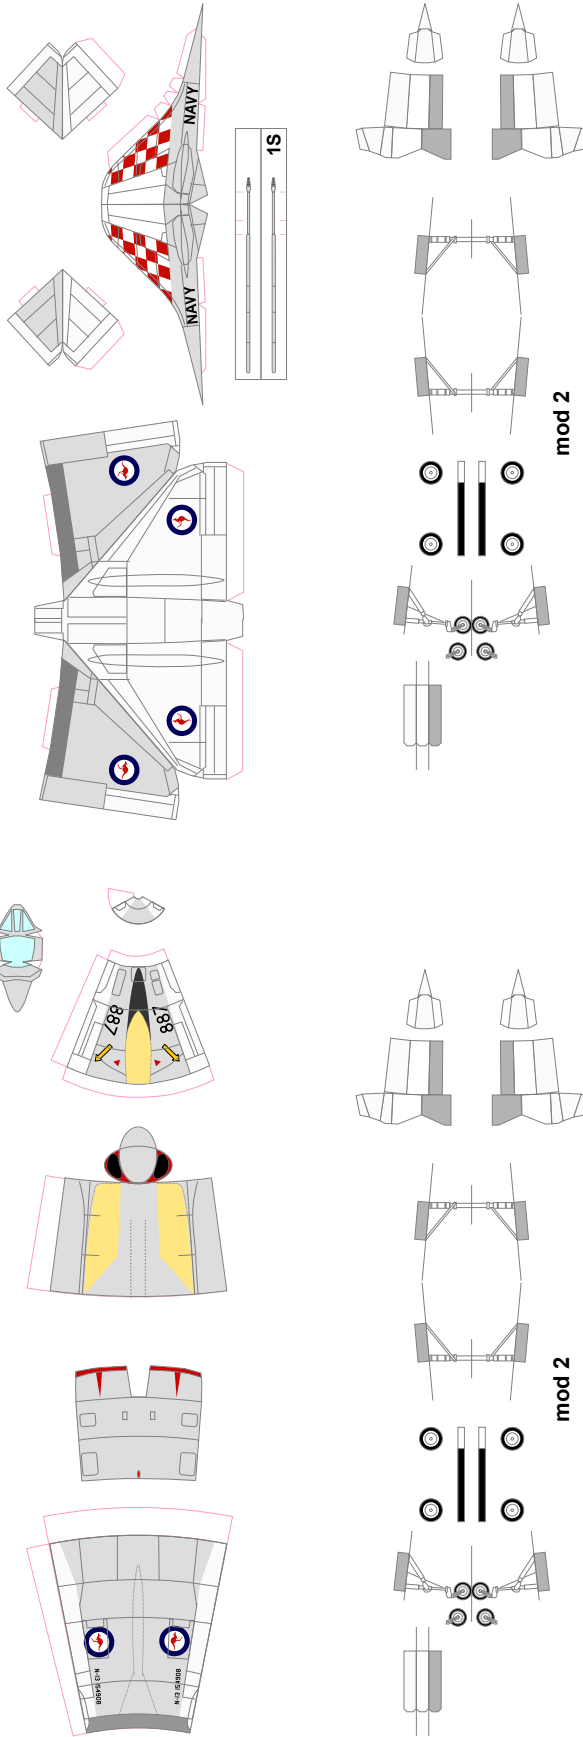

Print at 66.66% for 1:300

McDonnell-Douglas 805 squadron, Royal Australian Navy Fleet Air Arm

A-4G Skyhawk

McDonnell-Douglas 724 squadron, Royal Australian Navy Fleet Air Arm

TA-4G Skyhawk