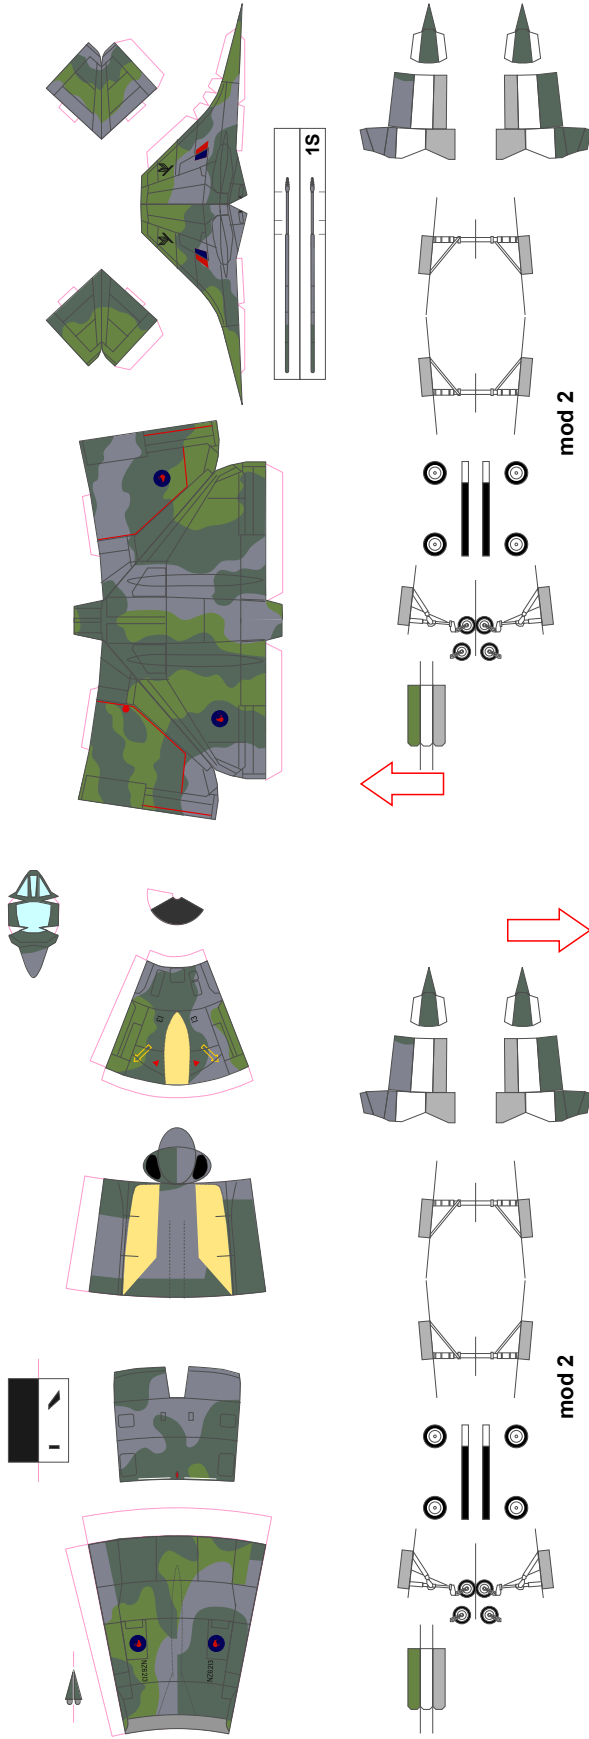

Print at 66.66% for 1:300

McDonnell-Douglas No. 2 squadron, Royal New Zealand Air Force, NAS Nowra (Australia), 1987

A-4K Kahu skyhawk

McDonnell-Douglas Composite squadron, Royal New Zealand Air Force, NAS Nowra (Australia), late 1980ies

TA-4K Kahu skyhawk