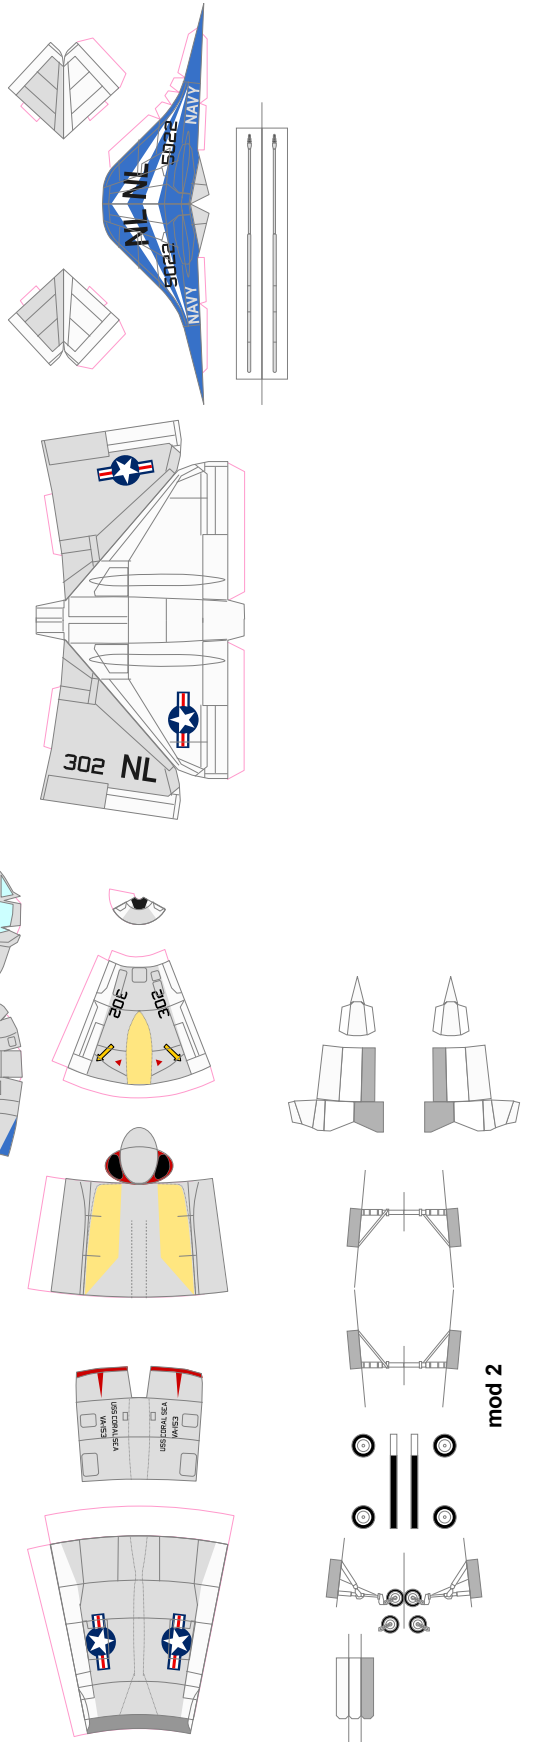

Print at 66.66% for 1:300

McDonnell-Douglas VA-153 "Blue Tail Flies", USS Coral Sea, 1969
A-4F skyhawk

1/200: 