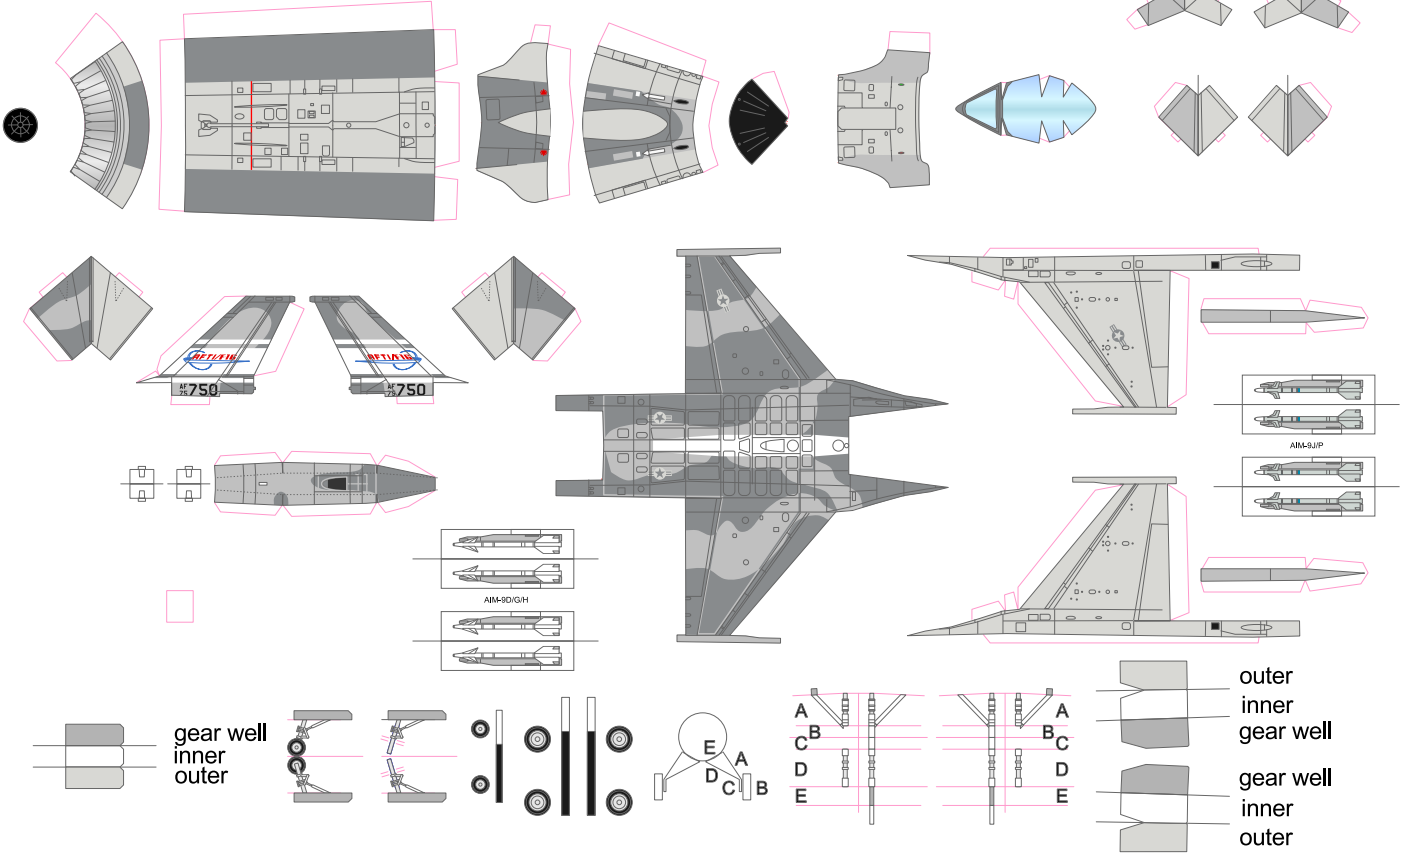

General Dynamics

AFTI F-16 (ex-F-16A FSD #6)

1/200: