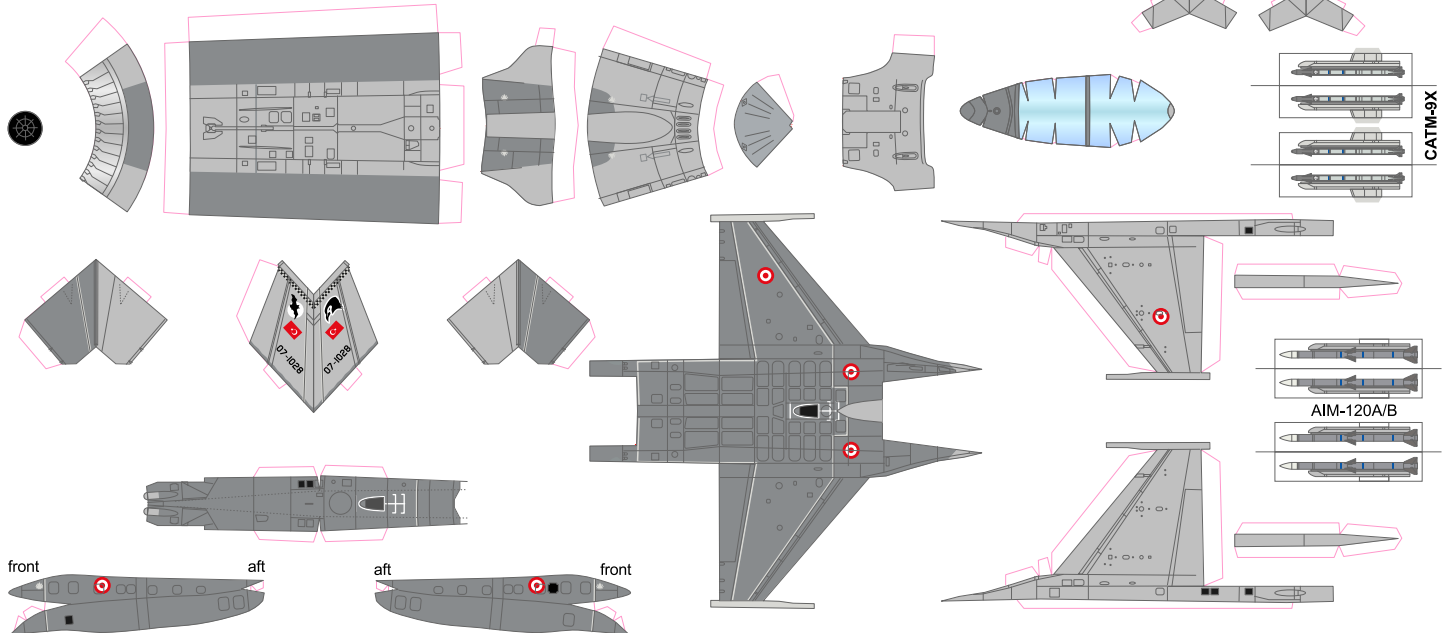

## F-16C Block 50+ Fighting Falcon

## F-16D Block 50+ Fighting Falcon

1/200:

edits, landing gear, and recolor by cafe