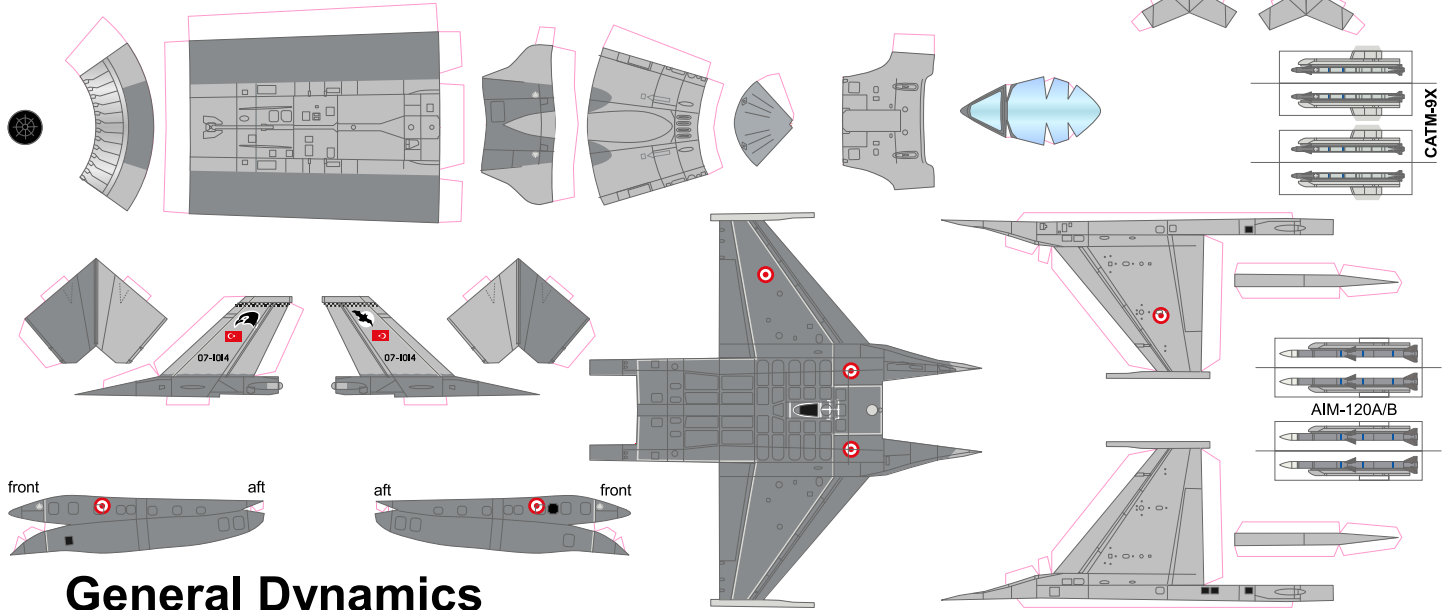

## F-16C Block 50+ Fighting Falcon

## F-16D Block 50+ Fighting Falcon

1/200:

edits, landing gear, and recolor by cafe