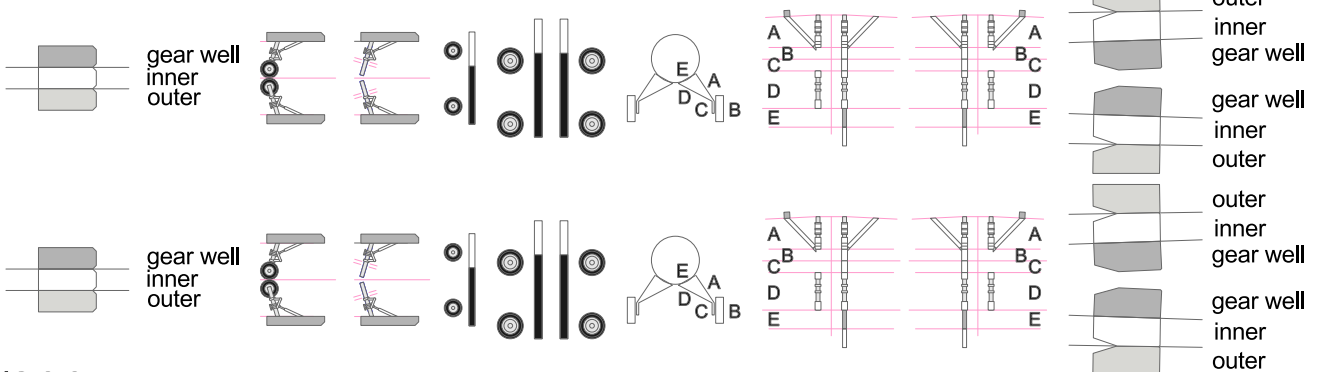

General Dynamics

F-16C Block 30 Fighting Falcon

General Dynamics

F-16D Block 30 Fighting Falcon

1/200:

edits, landing gear, and recolor by cafe