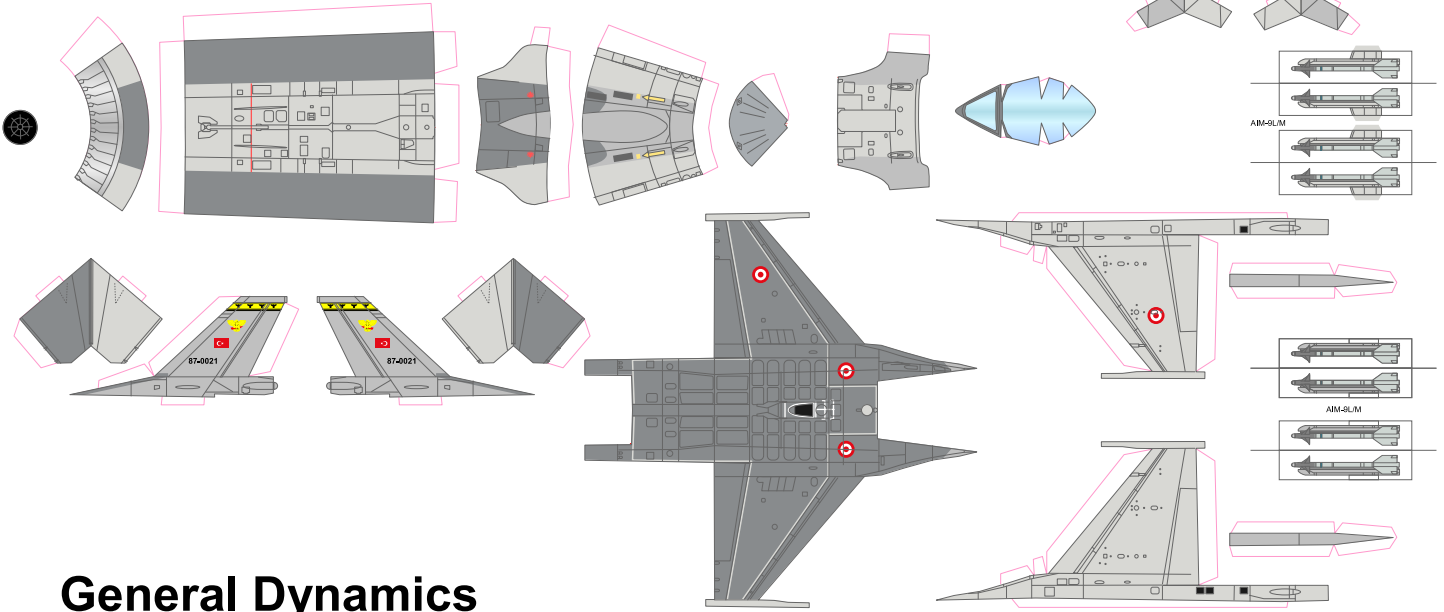

General Dynamics

F-16C Block 30 Fighting Falcon

General Dynamics

F-16D Block 30 Fighting Falcon

1/200:

edits, landing gear, and recolor by cafe