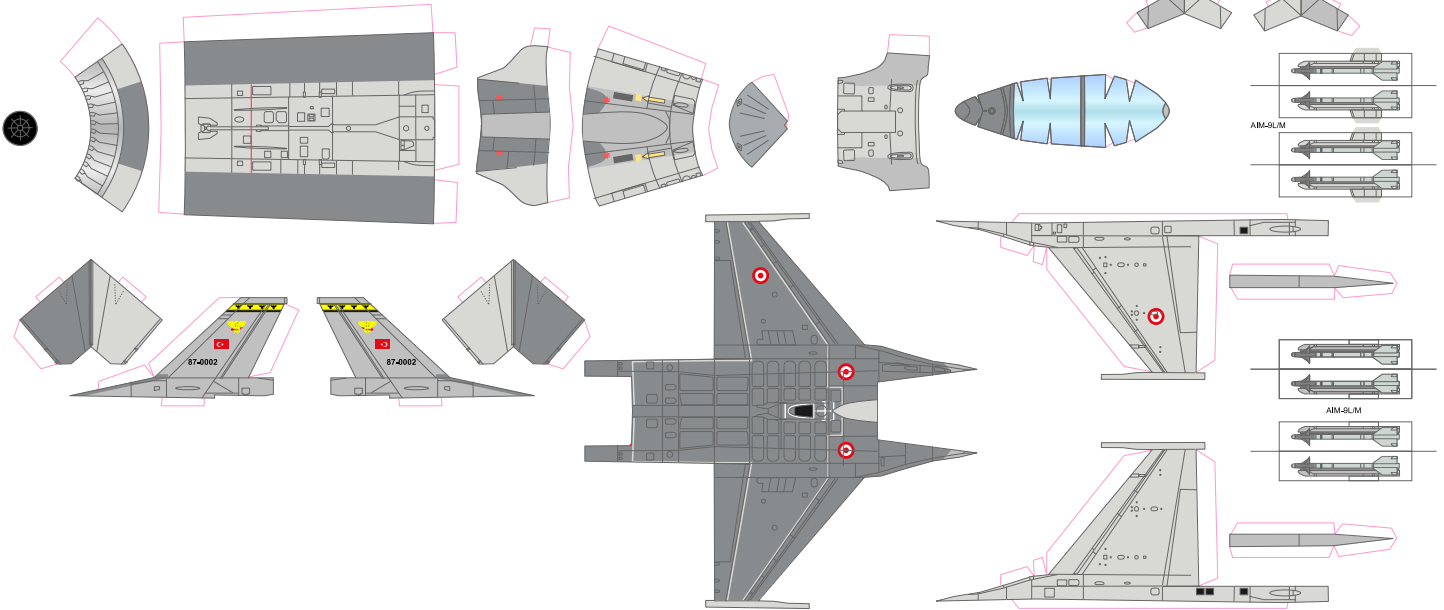

General Dynamics

F-16C Block 30 Fighting Falcon

General Dynamics

F-16D Block 30 Fighting Falcon

1/200:

edits, landing gear, and recolor by cafe