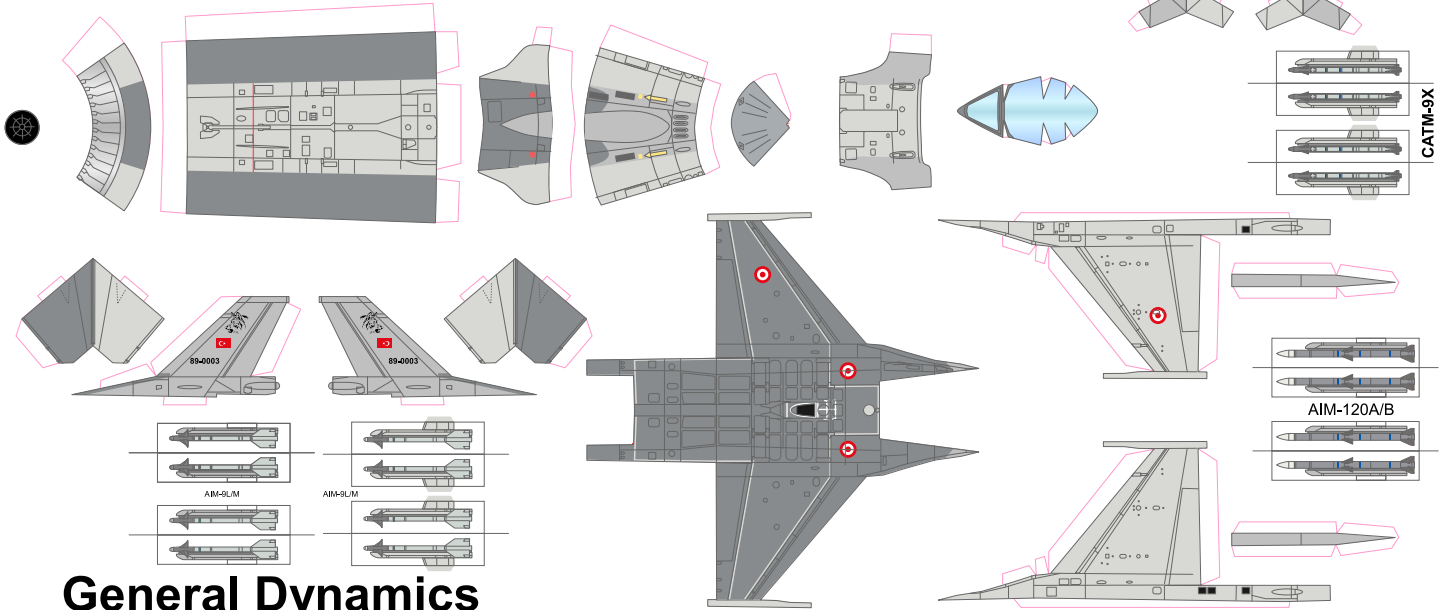

## F-16C Block 40 Fighting Falcon

## F-16D Block 40 Fighting Falcon

1/200:

edits, landing gear, and recolor by cafe