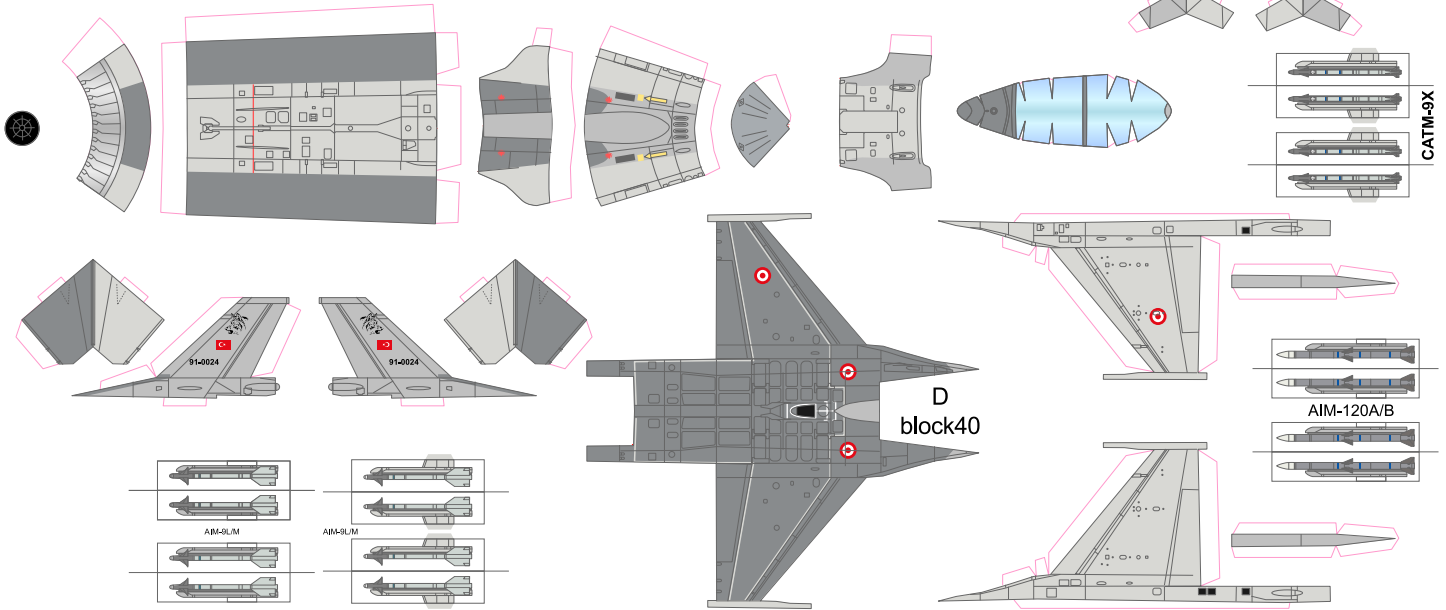

## F-16C Block 40 Fighting Falcon

## F-16D Block 40 Fighting Falcon

1/200:

edits, landing gear, and recolor by cafe