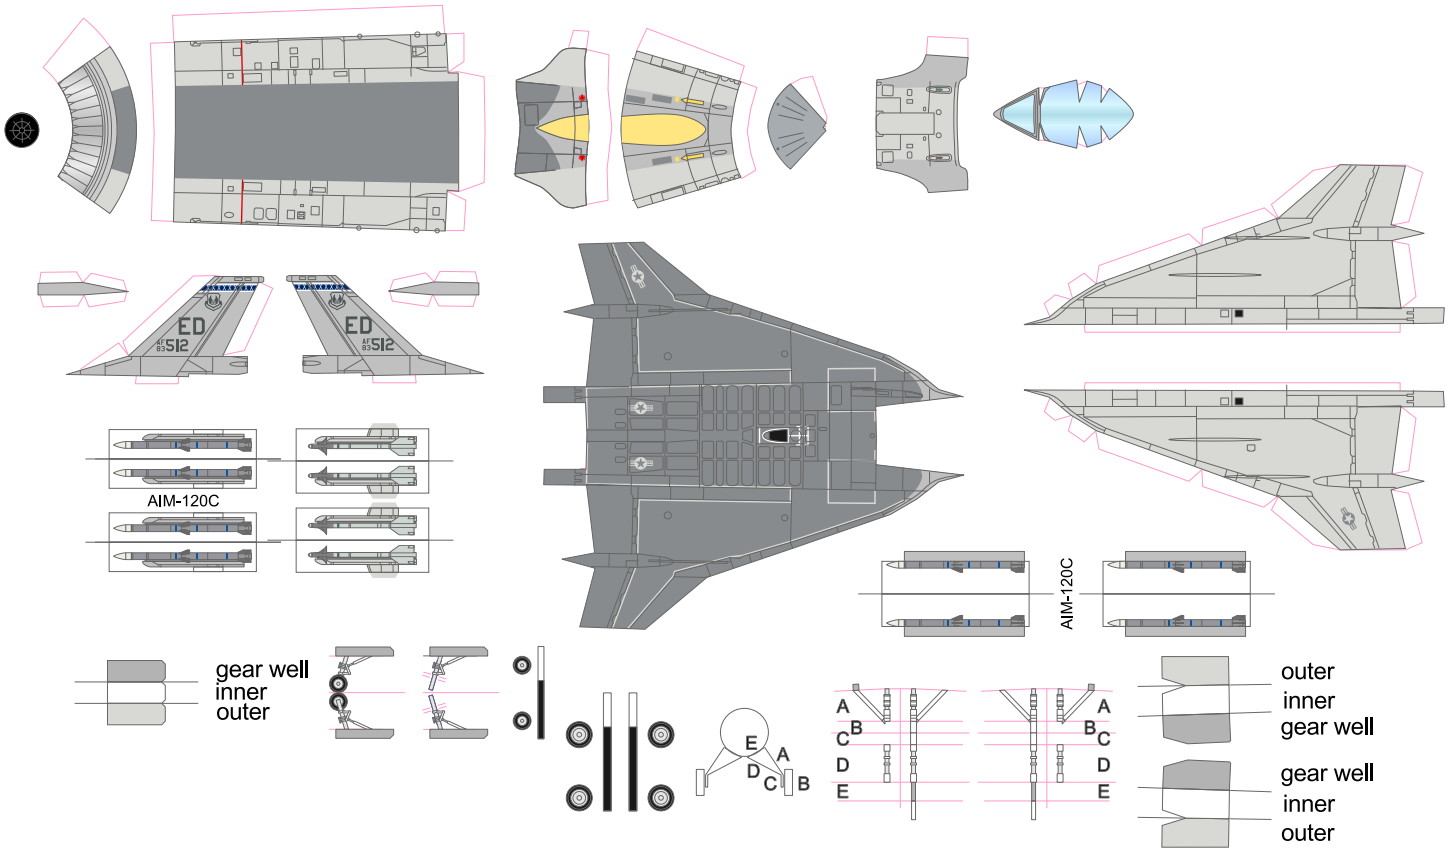

General Dynamics

F-16XL/A

Block 20 MLU Fighting Falcon

1/200:

General Dynamics

F-16XL/B

Block 20 MLU Fighting Falcon

edits, landing gear, and recolor by cafe