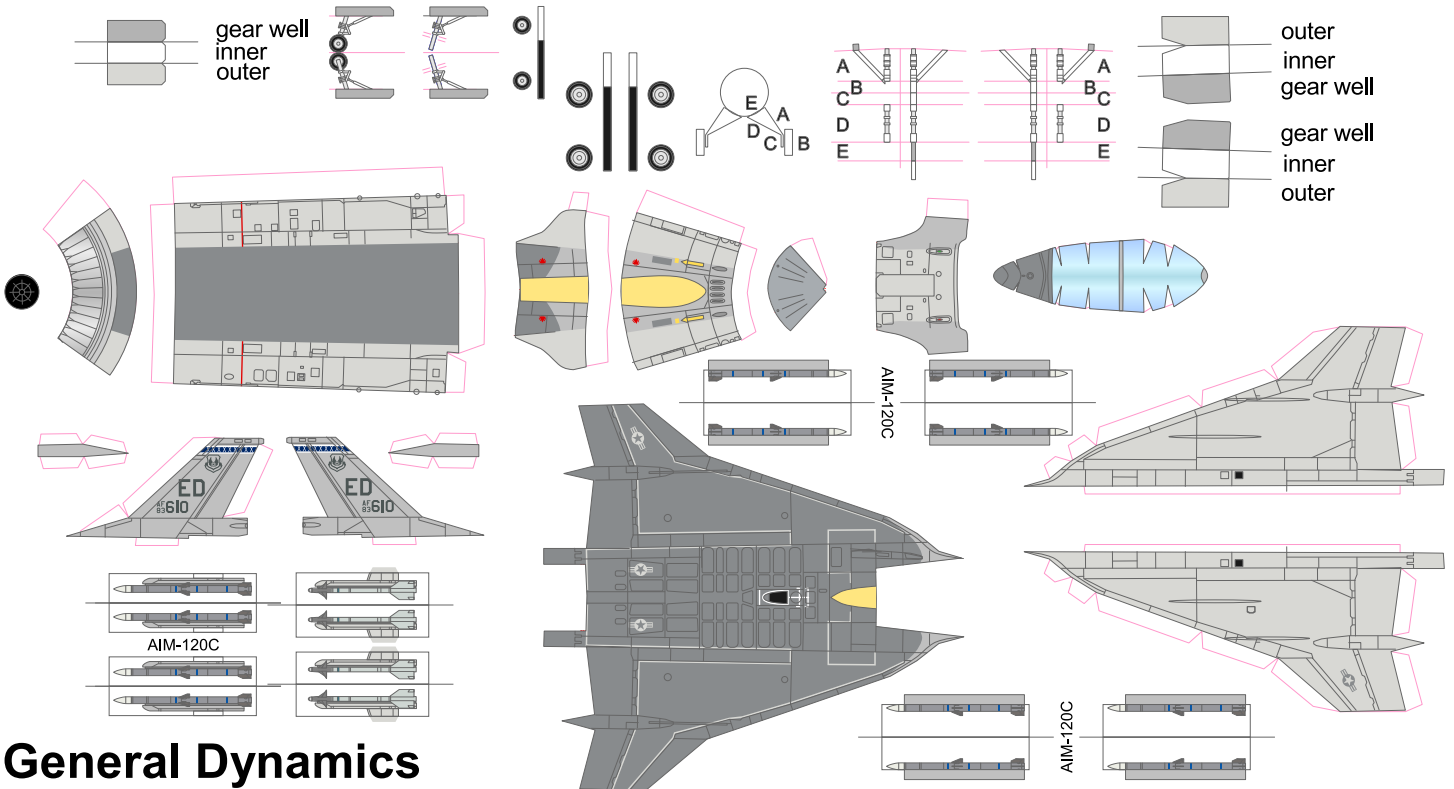

General Dynamics

F-16XL/A

Block 20 MLU Fighting Falcon

1/200:

General Dynamics

F-16XL/B

Block 20 MLU Fighting Falcon

edits, landing gear, and recolor by cafe