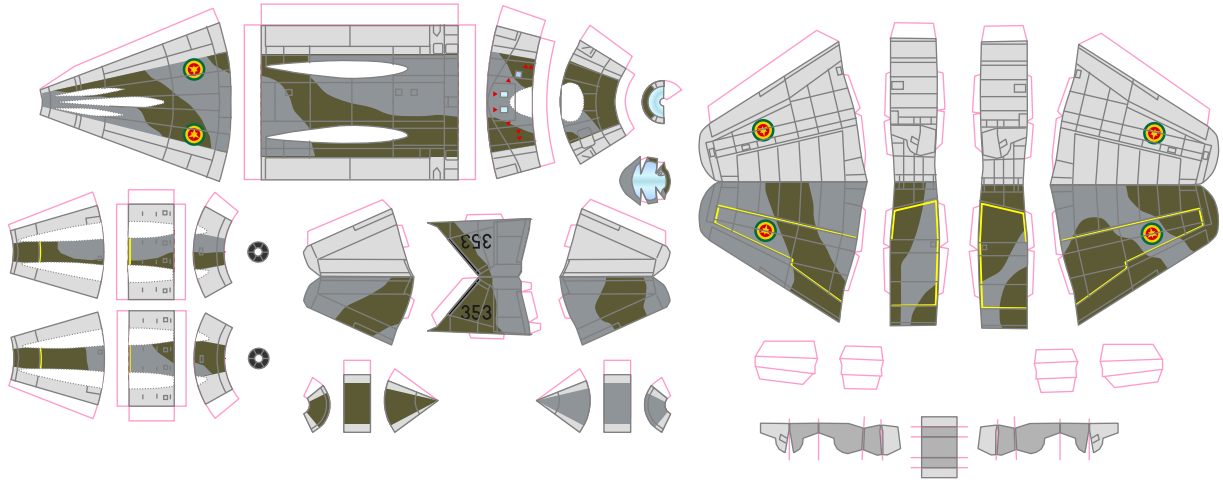

English Electric

Canberra B.52 mod 1

1/300: