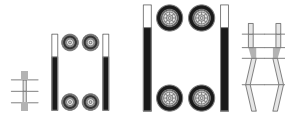

English Electric

Canberra B.52 mod 1

1/300: