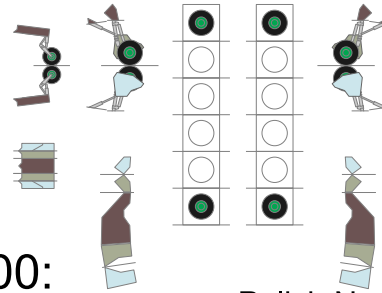

### Landing gear for MiG-15

1/200:

Generic silver scheme

### Landing gear for MiG-15

1/200:

Polish Navy 3303