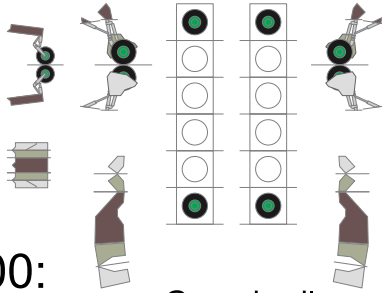

Landing gear for MiG-15

1/200:

Generic silver scheme