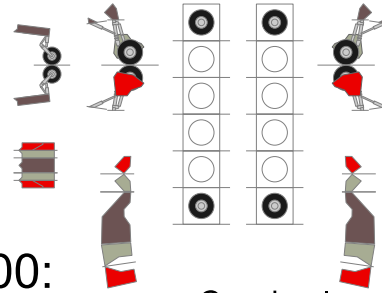

Landing gear for MiG-15

1/200:

Czechoslovak demo