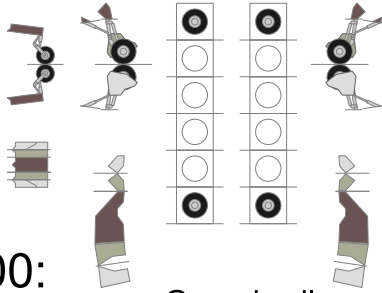

### Landing gear for MiG-15

1/200:

Generic silver scheme