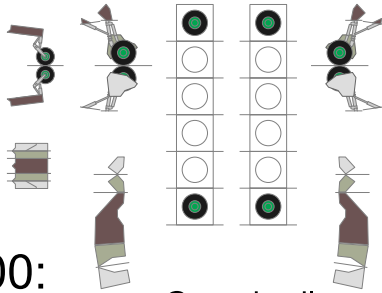

### Landing gear for MiG-15

1/200:

Generic silver scheme