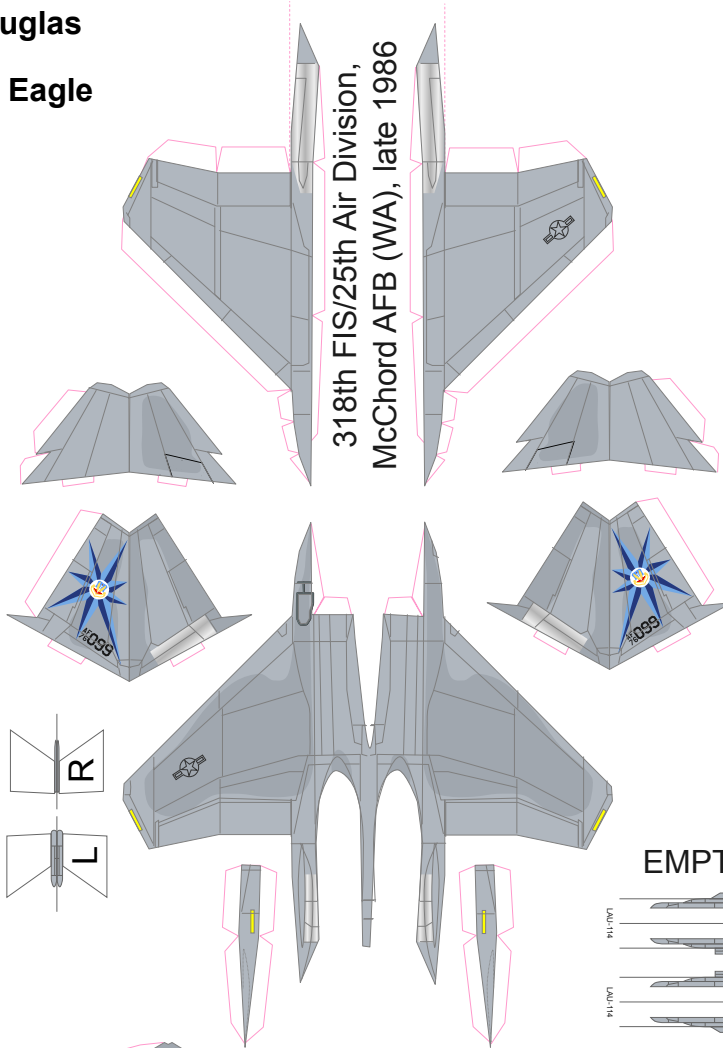

McDonnell Douglas
F-15A Eagle

318th FIS/25th Air Division,
McCord AFB (WA), late 1986

EMPTY

EMPTY

INERT

AIM-7M/P

AIM-7M/P

AIM-7M/P

AIM-7M/P

rv. 2020-08-07