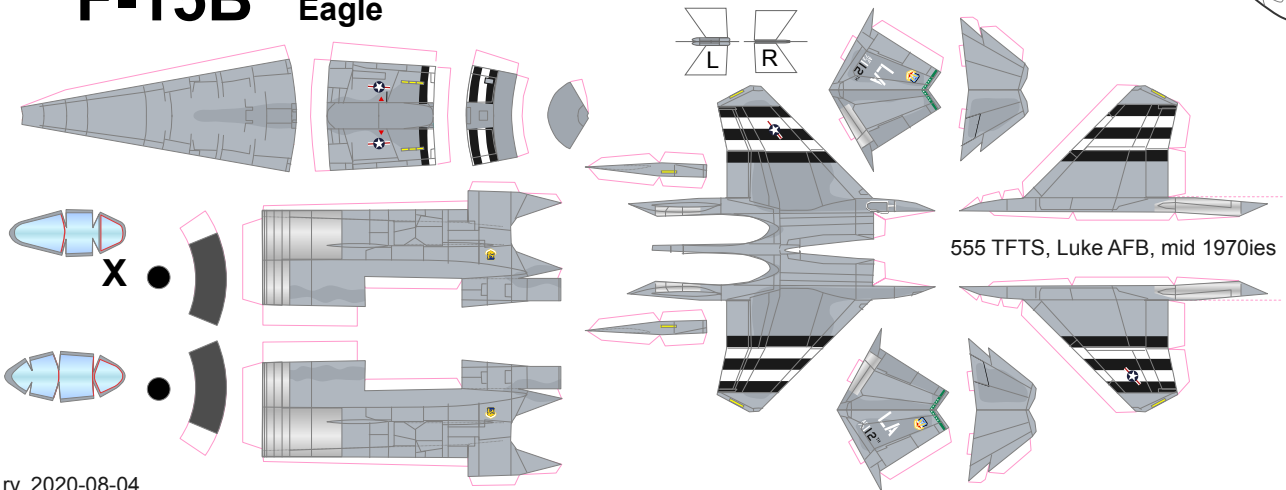

Scissors & Planes 300 series

McDonnell Douglas
F-15B Eagle

555 TFTS, Luke AFB, mid 1970ies

rv. 2020-08-04