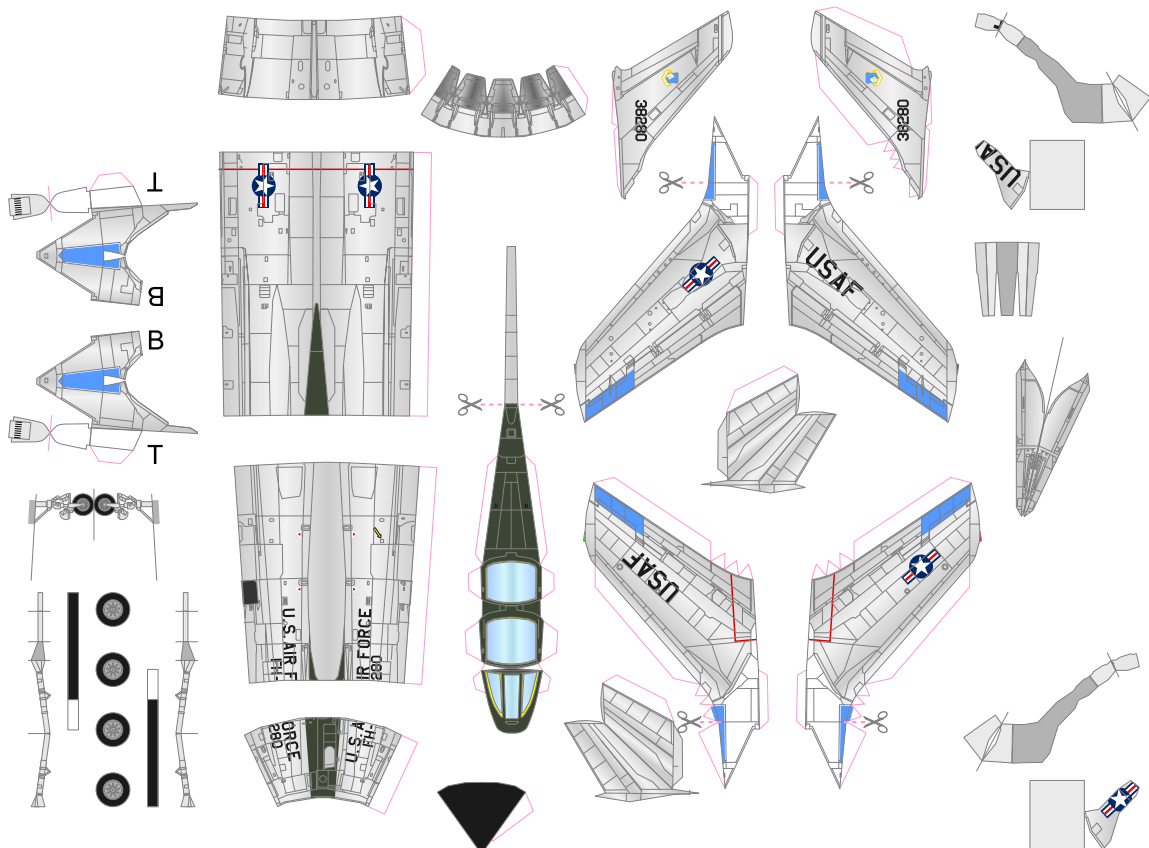

Republic F-105D Thunderchief (early)

mod 2 - rv. 2021-03-14

1:200

10 cm

20 m in 1:200 = 10 cm

Republic F-105F Thunderchief (early)

mod 2 - rv. 2021-03-14