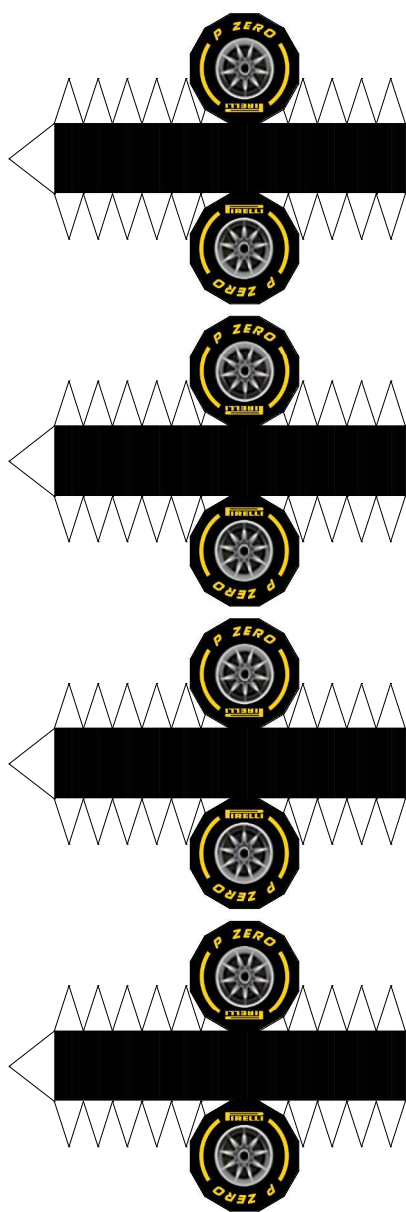

paper model by keroliver
F1 2017 (514) Ferrari #05 VET #07 RAI
Estimated scale 1/43 - H23 W120 D46

paper model by keroliver
F1 2017 (514) Ferrari #05 VET #07 RAI
Estimated scale 1/43 - H23 W120 D46