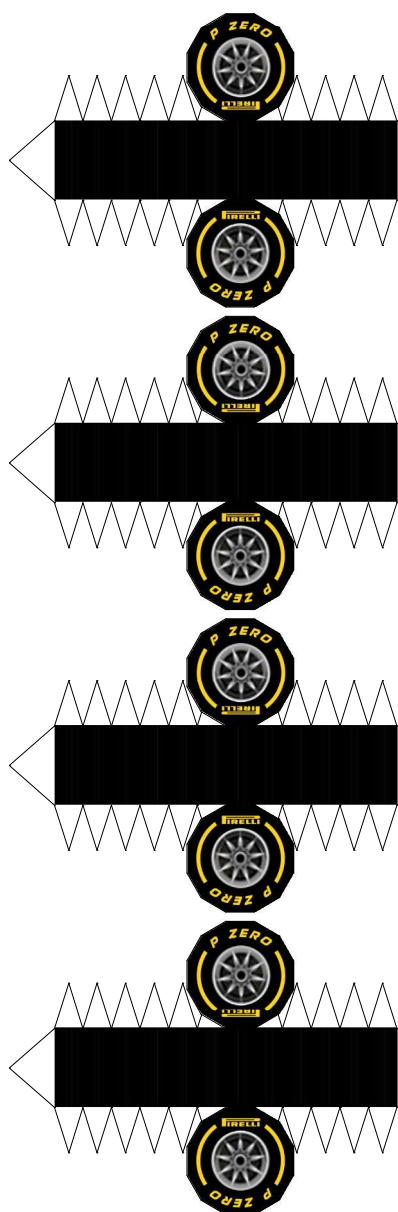

paper model by keroliver
F1 2017 (514) Ferrari #05 VET #07 RAI
Estimated scale 1/43 - H23 W120 D46

paper model by keroliver
F1 2017 (514) Ferrari #05 VET #07 RAI
Estimated scale 1/43 - H23 W120 D46