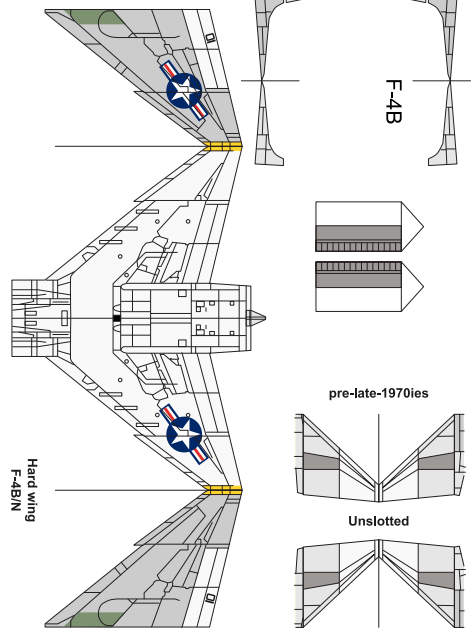

MDD F4B Phantom II

MDD F4B Phantom II

VF-142 "Ghostriders", USS Constellation, Gulf of Tonkin, 1967

VF-92 "Silver Kings", USS Enterprise, Gulf of Tonkin, 1968

F-4B/J Phantom II (white undersides)

F-4B/J Phantom II (white undersides)