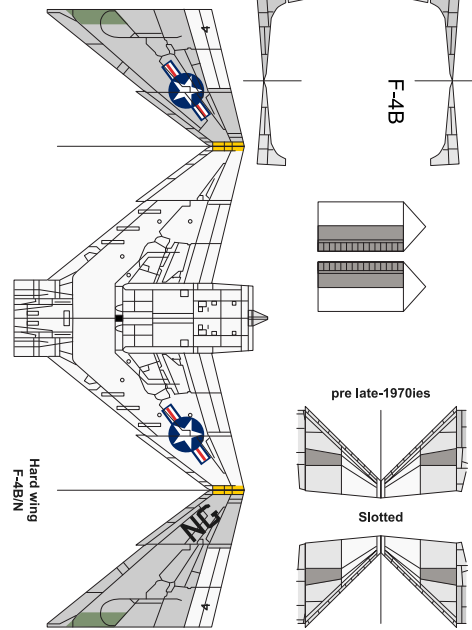

MDD F4B Phantom II

MDD F4B Phantom II

VF-142 "Ghostriders", USS Constellation, Gulf of Tonkin, 1967

VF-92 "Silver Kings", USS Enterprise, Gulf of Tonkin, 1968

F-4B/J Phantom II (white undersides)

F-4B/J Phantom II (white undersides)