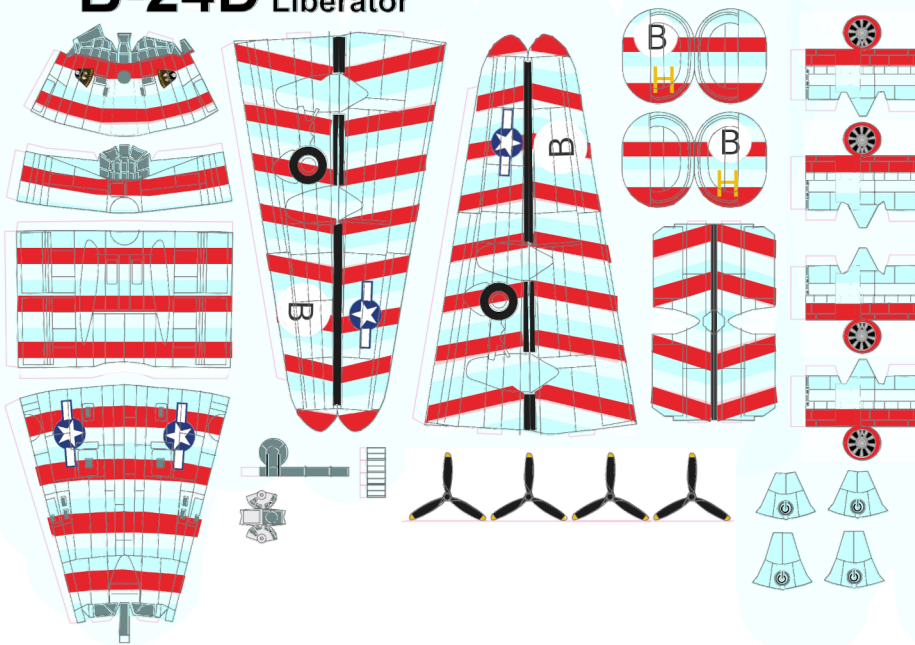

Scissors & Planes 300 series

B-24 D 41-23667 "Ball of Fire"  
93° BG

Consolidated  
**B-24D** Liberators  
1-200°

Recolor by fifi2200

Scissors & Planes 300 series

B-24 D 41-23667 "Ball of Fire"  
93° BG

Consolidated  
**B-24D** Liberators  
1-200°