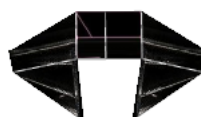

paper model by keroliver and Luis for forumenpapier

F1 2026 Mercedes 2026 presentation

v01... scale 43... estimated size H24 W125 D44

paper model by keroliver and Luis for forumenpapier

F1 2026 Mercedes 2026 presentation

v01... scale 43... estimated size H24 W125 D44